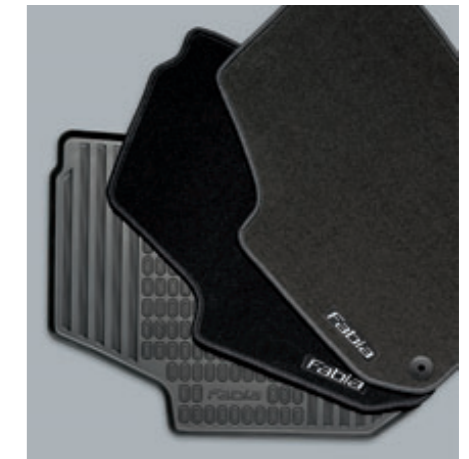

KDA 710 001 for Fabia	€31.00
KDA 720 001 for Fabia Estate	€31.00

**Front armrest storage box**

DAO 700 001	€124.00
-------------	---------

**Clothes hanger**

DMR 009 001	€16.00
-------------	--------

**Foot mats four-piece sets**