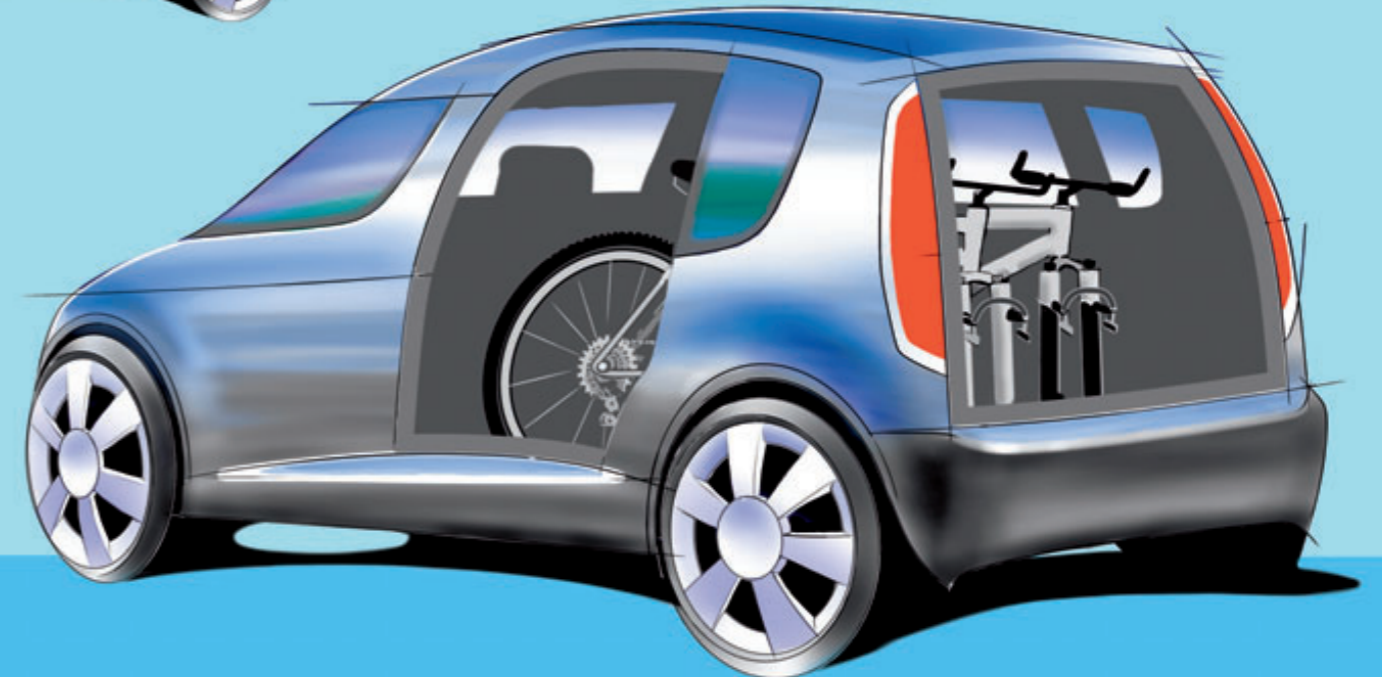

CONTENTS:

INTRODUCTION	2	COMFORT & UTILITY	12
SPORT & DESIGN	4	TRANSPORT	20
MUSIC & COMMUNICATION	10	SAFETY	24
		THE ŠKODA COLLECTION	30