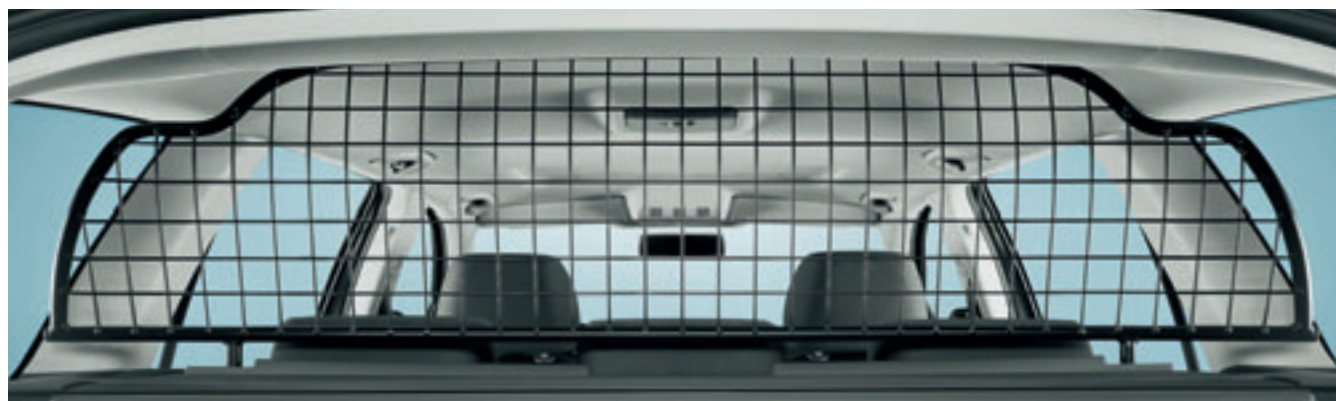

Luggage restraint/dog guard for Octavia Estate

DMM 620 001