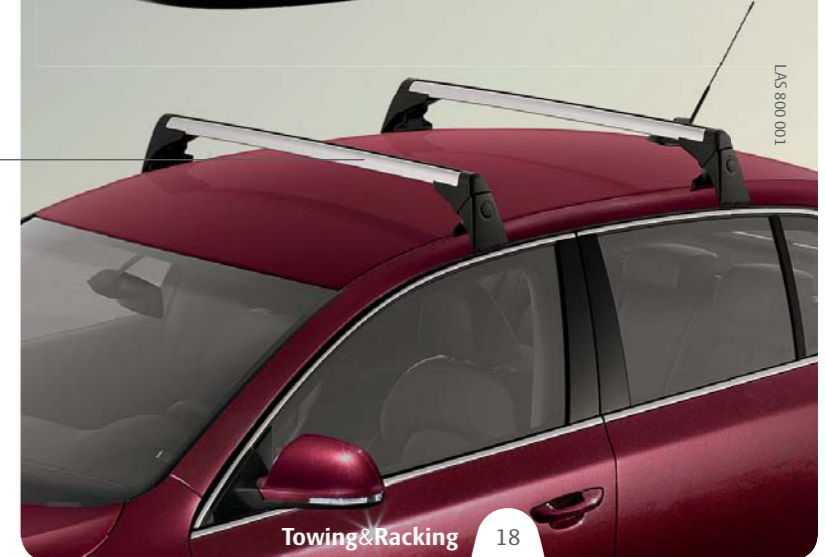

CITY CRASH
TESTED
TECHNOLOGY

LBT 009 003A

Aluminium - LBT 071 027
Black - LBB 000 001

LBT 009 001A

3T9 019 110

Roof racking

Your Superb is already eminently practical. But our wide range of roof racking accessories extends its capabilities even further.

Bicycle holder

Fully adjustable and lockable bicycle carrier available in either silver aluminium or black. Depending on their width, it is possible to fit up to four bicycles on the roof of your Superb.

Ski or snowboard rack

A lockable rack which carries up to four pairs of skis or two snowboards, safely and securely. Available in silver aluminium or black.

Thule Pacific 500 lockable ski box

Capacity for up to five pairs of skis or four snowboards, this 320-litre box is designed to reduce wind resistance, noise and vibrations. This box is narrow enough to also carry a bike on the roof rack, maximising flexibility. 2260 x 550 x 370mm

Estate cross bars

Designed to fit to the standard roof rails on the Superb Estate, these cross bars are simple and easy to install and provide the base for the above racking attachments.

Surfboard holder

Designed specifically to hold a surfboard safely and securely.

LBT 009 007

Thule Pacific 100 lockable luggage box

For when your boot just isn't big enough. This 370-litre box is the perfect extension to your carrying capacity. With up to 50kg maximum weight, this full width box is aerodynamically designed to reduce wind resistance, noise and vibrations. 1390 x 900 x 390mm.

LBT 009 002A

Škoda lockable ski box

A lockable ski box which carries up to 5 pairs of skis or 4 snowboards. This box is designed with a lowered base for reduced air resistance, wind noise and vibrations. 380-litre capacity. 2150 x 800 x 350mm.

5L6 071 175

Twindoor roof bars