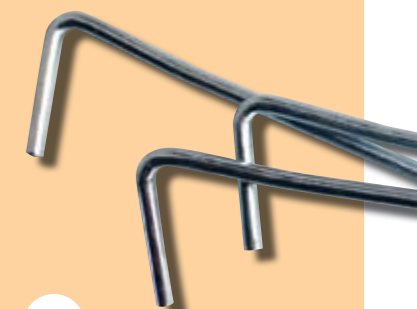

Comfort & Practicality

A range of great accessories to keep your gear tidy when you're on the move. And it looks good too.

★ DON'T FORGET THE MARKET! ★

BGH 009 001

6 litre cabin cool/warm box

Cool stuff to 20°C below room temperature or warm it to 65°C above with our compact 12V cool/warm box. Complete with external cup holders and a handy shoulder strap, it's perfect for a picnic or a day out.

SLD 065 400

15 litre cabin cool/warm box

Keep your energy levels up on the move with a 12V cool/warm box that holds all your favourite snacks. Secured using a seatbelt, there are 15 litres you can fill with snacks and drinks.

3T0 061 127

Clothes hanger

For a crease-free jacket during travelling, this is the perfect accessory. Easy to attach and remove from the headrest bars.

Mudflaps

Kersplosh! Drive through the muddiest puddle knowing your lovely Fabia is protected from mud, spray and stone chips by these discreet mudflaps, available in pairs. Mudflaps are not suitable for the Fabia Scout.

Front mudflaps - KEA 700 001
Hatch rear mudflaps - KEA 710 001
Estate rear mudflaps - KEA 720 001

Floor mats - set of four

Rubber mats are great for active lifestyles with mud and dirt easy to wash away.

Fabia-branded carpet mats enhance comfort whilst protecting your footwell. Easy to remove and clean.

Fabia-branded luxury mats have a deeper pile for an ultimate luxurious feel.

Rubber - DCC 700 101   Carpet - DCA 700 102
Luxury - DCA 700 103

DMK 000 001

Multi purpose bag

Waterproof, washable and with a load capacity of 15kg, our bag is ideal for storing children's toys or other bulky items. This versatile bag can be secured into the cabin or boot and has a handy shoulder strap when you reach your destination.

Window sunblinds