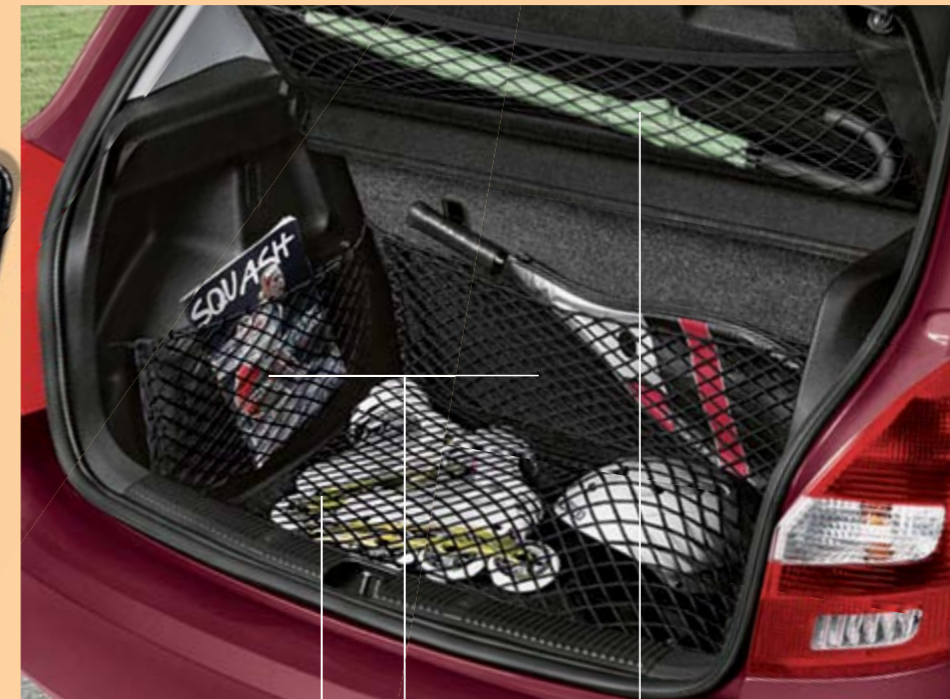

DMK 720 003

Boot storage bag

Keep it clean inside with a waterproof and washable portable storage bag that fixes securely to the hanging hooks in the boot. Keeps valuables out of sight and under control.

Boot netting system

Stuff it all in and then keep it under wraps with this great range of stretchy netting accessories that help you keep loose items under control in your boot.

Boot floor net

Hatch - DMA 710 001
Estate - DMA 720 001