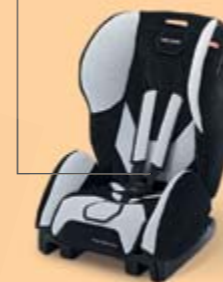

Young Expert G1

Black/Aquavit - ZGB 000 061 645 D
Grey/Pepper - ZGB 000 061 645 E