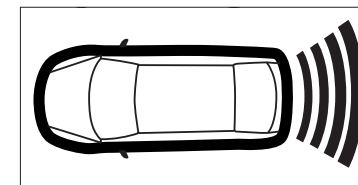

**Alarm system with interior
monitoring** using ultrasound sensors
fitting kit (BKA 600 004); basic fitting
kit for vehicles with central locking
remote control (BKA 700 001); basic
fitting kit for vehicles without central
locking remote control (BKA 700 002)

Rear parking sensors
for monitoring distance of vehicle
from potential obstacles
(BEA 609 001)