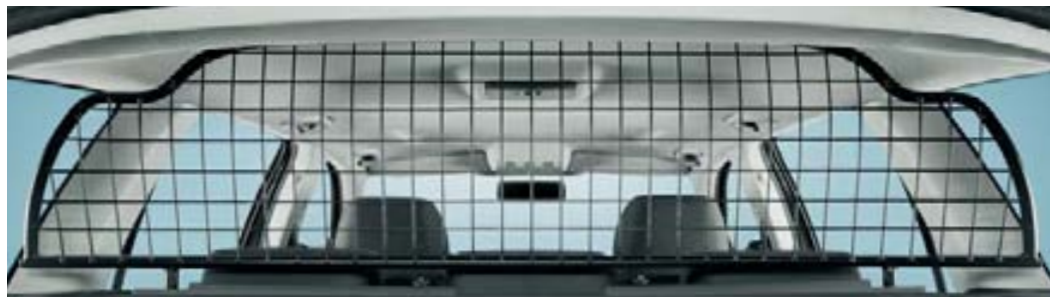

* Available from the 3rd quarter of 2011.

Trunk grille
for Octavia (1Z5 071 195);
for Octavia Combi
(DMM 620 001)

Side window wind deflectors
for front windows (1Z0 072 192);
for rear windows for Octavia
(KCD 609 002);
for rear windows for Octavia
Combi (KCD 629 001)