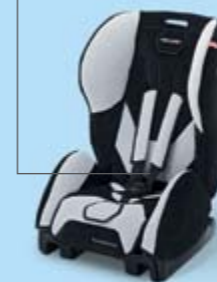

Young Expert G1

Black/Aquavit - ZGB 000 061 645 D
Grey/Pepper - ZGB 000 061 645 E