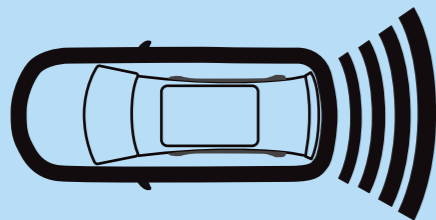

Recaro ISOFIX seat base
ZGB 000 061 649

Rear parking sensors

A wise investment to avoid accidental parking bumps. Our parking sensors are discreetly fitted into the rear bumper, providing an audible alarm the closer you reverse to an obstacle.