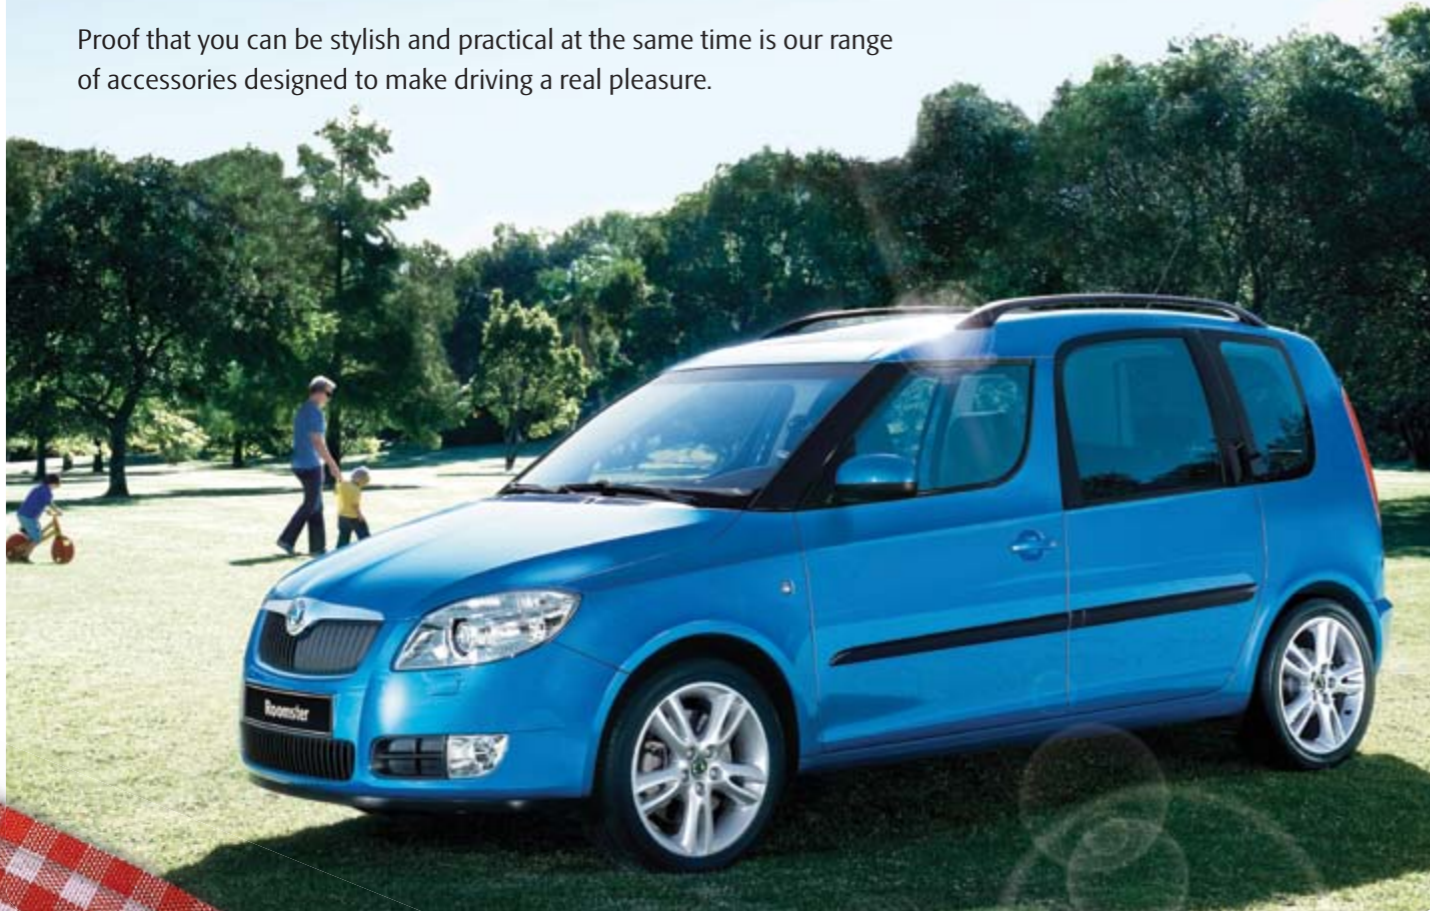

Comfort & Practicality

Proof that you can be stylish and practical at the same time is our range of accessories designed to make driving a real pleasure.

6 litre cabin cool/warm box

Hot or cold? Cool stuff to 20°C below room temperature or warm it to 65°C above with our compact 12V cool/warm box. Complete with external cup holders and a handy shoulder strap, it's perfect on a picnic or day out.