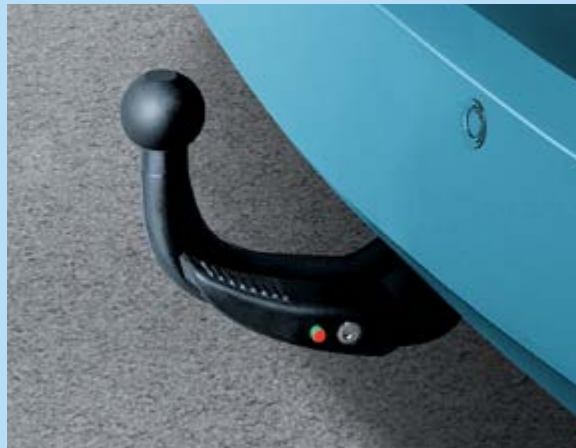

EEA 770 001

Detachable tow bar

Our detachable tow bar is manufactured to the highest quality. It's purpose designed to fit the exact specifications for your Roomster. Fully UK type approved, it has a maximum 1,200kg braked and 450kg unbraked towing weight capacity. Suitable for all models.

Towing electrics*

Available for Roomsters with or without factory towing preparation and 13-pin and 7-pin options.

With preparation - 5J7 055 316
Without preparation - 5J1 055 316 B
13-pin to 7-pin adaptor - ZGB 000 055 208 13

*Single electrics only - does not provide split-charge functionality.

1T2 071 105