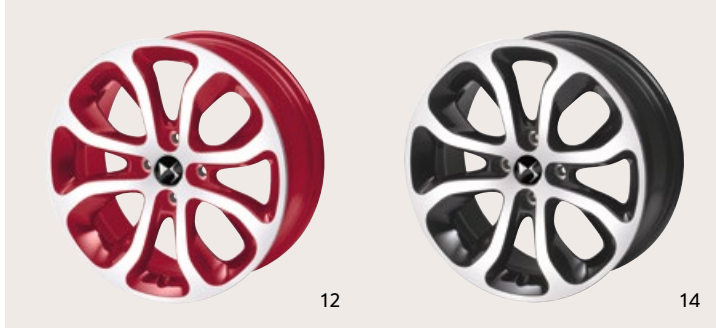

## FREEDOM OF CHOICE

DS 3 comes with a wide selection of alloy wheel options, with sizes ranging from 16" to 17". All feature a unique design that enhance the core qualities of an extraordinary car.

10

NO.	PRODUCT NAME	PART NO.	NO.	PRODUCT NAME	PART NO.
10	DS Centre Caps - Set of 4	1609953780	14	Clover 16" Diamond Cut Alloy Wheel <sup>1</sup> - Black	5402 FN
11	Clover 16" Diamond Cut Alloy Wheel <sup>1</sup>	96715872WP	15	Squale 16" Diamond Cut Alloy Wheel <sup>1</sup>	9406 H5
12	Clover 16" Diamond Cut Alloy Wheel <sup>1</sup> - Red	5402 FP	16	Aphrodite 17" Alloy Wheel <sup>1</sup> - Anthracite Grey	98058958ZV
13	Clover 16" Diamond Cut Alloy Wheel <sup>1</sup> - Yellow	5402 FQ			

<sup>1</sup>Supplied without bolts or centre caps.

15

11

13

12

14

16