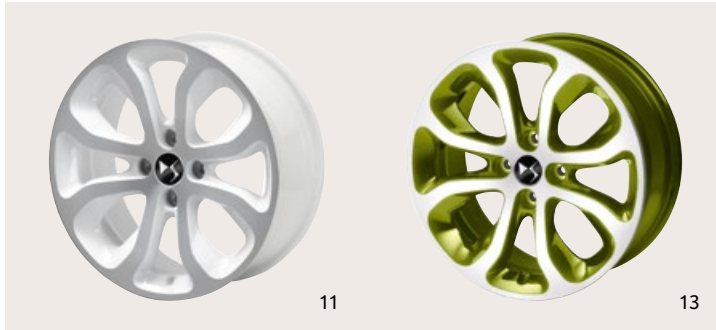

NO.	PRODUCT NAME	PART NO.	NO.	PRODUCT NAME	PART NO.
01	Ashera 16" Alloy Wheel <sup>1</sup> - White	5402 AR	07	Bellone 17" Alloy Wheel <sup>1</sup> - Black	5402 AV
02	Ashera 16" Alloy Wheel <sup>1</sup> - Infinite Blue	96881182YY	08	Bellone 17" Alloy Wheel <sup>1</sup> - Grey	5402 AE
03	Ashera 16" Alloy Wheel <sup>1</sup> - Black	5402 AS	09	Bellone 17" Alloy Wheel <sup>1</sup> - White	5402 AT
04	Ashera 16" Alloy Wheel <sup>1</sup> - Red	5402 AN			
05	Ashera 16" Alloy Wheel <sup>1</sup> - Grey	5402 AQ			
06	Ashera 16" Alloy Wheel <sup>1</sup> - Boticelli Blue	5402 AP			

<sup>1</sup>Supplied without bolts or centre caps.

03

05

04

06

07

08

09

## FREEDOM OF CHOICE

DS 3 comes with a wide selection of alloy wheel options, with sizes ranging from 16" to 17". All feature a unique design that enhance the core qualities of an extraordinary car.

10

NO.	PRODUCT NAME	PART NO.	NO.	PRODUCT NAME	PART NO.
10	DS Centre Caps - Set of 4	1609953780	14	Clover 16" Diamond Cut Alloy Wheel <sup>1</sup> - Black	5402 FN
11	Clover 16" Diamond Cut Alloy Wheel <sup>1</sup>	96715872WP	15	Squale 16" Diamond Cut Alloy Wheel <sup>1</sup>	9406 H5
12	Clover 16" Diamond Cut Alloy Wheel <sup>1</sup> - Red	5402 FP	16	Aphrodite 17" Alloy Wheel <sup>1</sup> - Anthracite Grey	98058958ZV
13	Clover 16" Diamond Cut Alloy Wheel <sup>1</sup> - Yellow	5402 FQ			

<sup>1</sup>Supplied without bolts or centre caps.

15

11

13

12

14

16