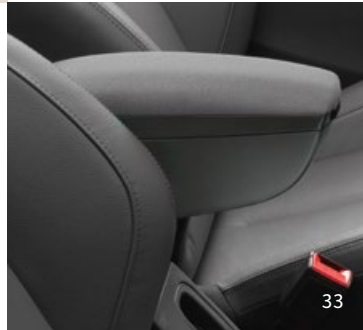

SAFETY - TAKE PLEASURE IN TAKING CARE

Protected and safe. The well being of yourself and your passengers is more important than anything else. DS 3 is already very well protected, but Citroën accessories can make it your very own well protected place.

NO.	PRODUCT NAME	PART NO.	NO.	PRODUCT NAME	PART NO.
01	Front Parking Sensors	1610279180	03	Anti-Theft Alarm	1610461580
02	Rear Parking Sensors	1610278880	04	Locking Wheel Bolt Kit - Aluminium	1612616480
	Optional LED Indicator for Parking Sensors ▲	1610279080	05	Warning Triangle and Safety Vest Kit	9468 30