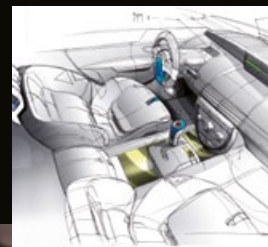

## TRANSFORM YOUR CITROËN

DS 3 is all about having the freedom to express yourself. And with seven brand new roof graphics including Butterflies, Chequerboard and Union Jack, you and your DS 3 can now make a fresh style statement. Available in a choice of colours these exciting new designs can be easily fitted to your DS 3 by your local Citroën dealer.