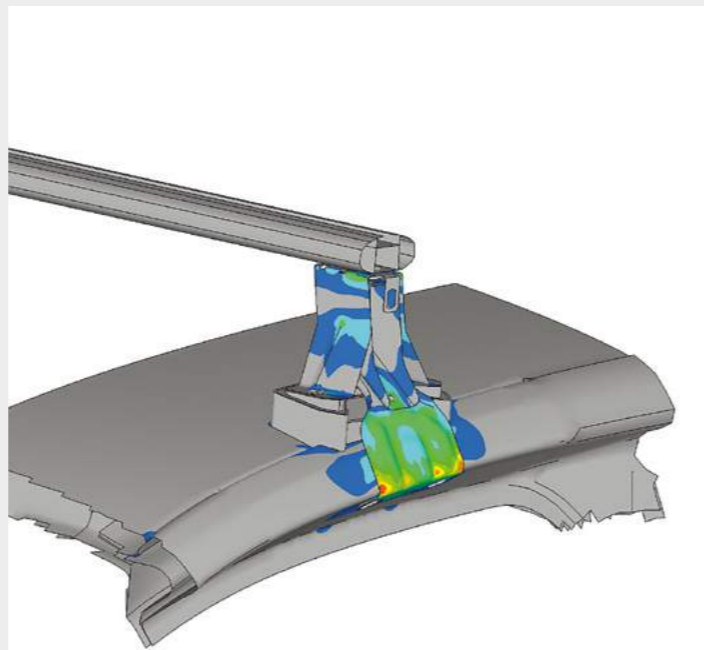

Basic roof rack

ŠKODA Genuine Accessories
For OCTAVIA (5E5 071 126)

Transverse roof rack

ŠKODA Genuine Accessories
For OCTAVIA ESTATE (5E9 071 151)

HANDLE WITH CARE

Our racks undergo a number of demanding tests, from corrosion resistance and loading capacity to durability and water tightness. They're also subjected to simulated crash conditions, where a rack loaded with 90kg must remain on the car body under a force of approximately 12G. After all, the last thing we'd ever want is your luggage or bikes to go on a trip without you.