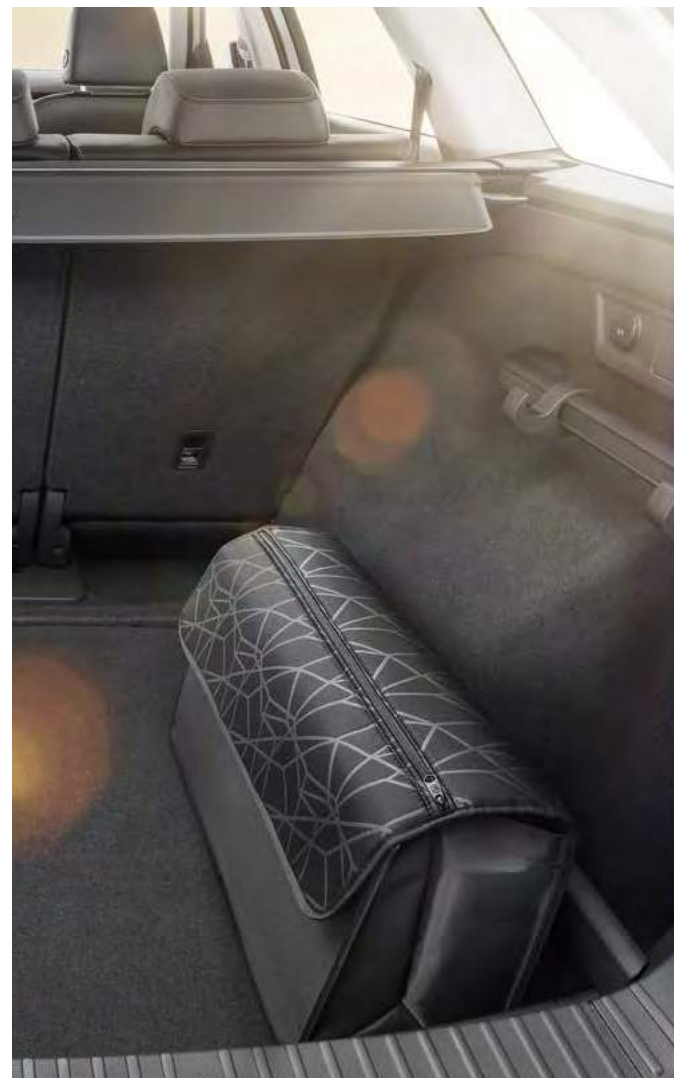

Boot bag
ŠKODA Genuine Accessories
(000 061 108)