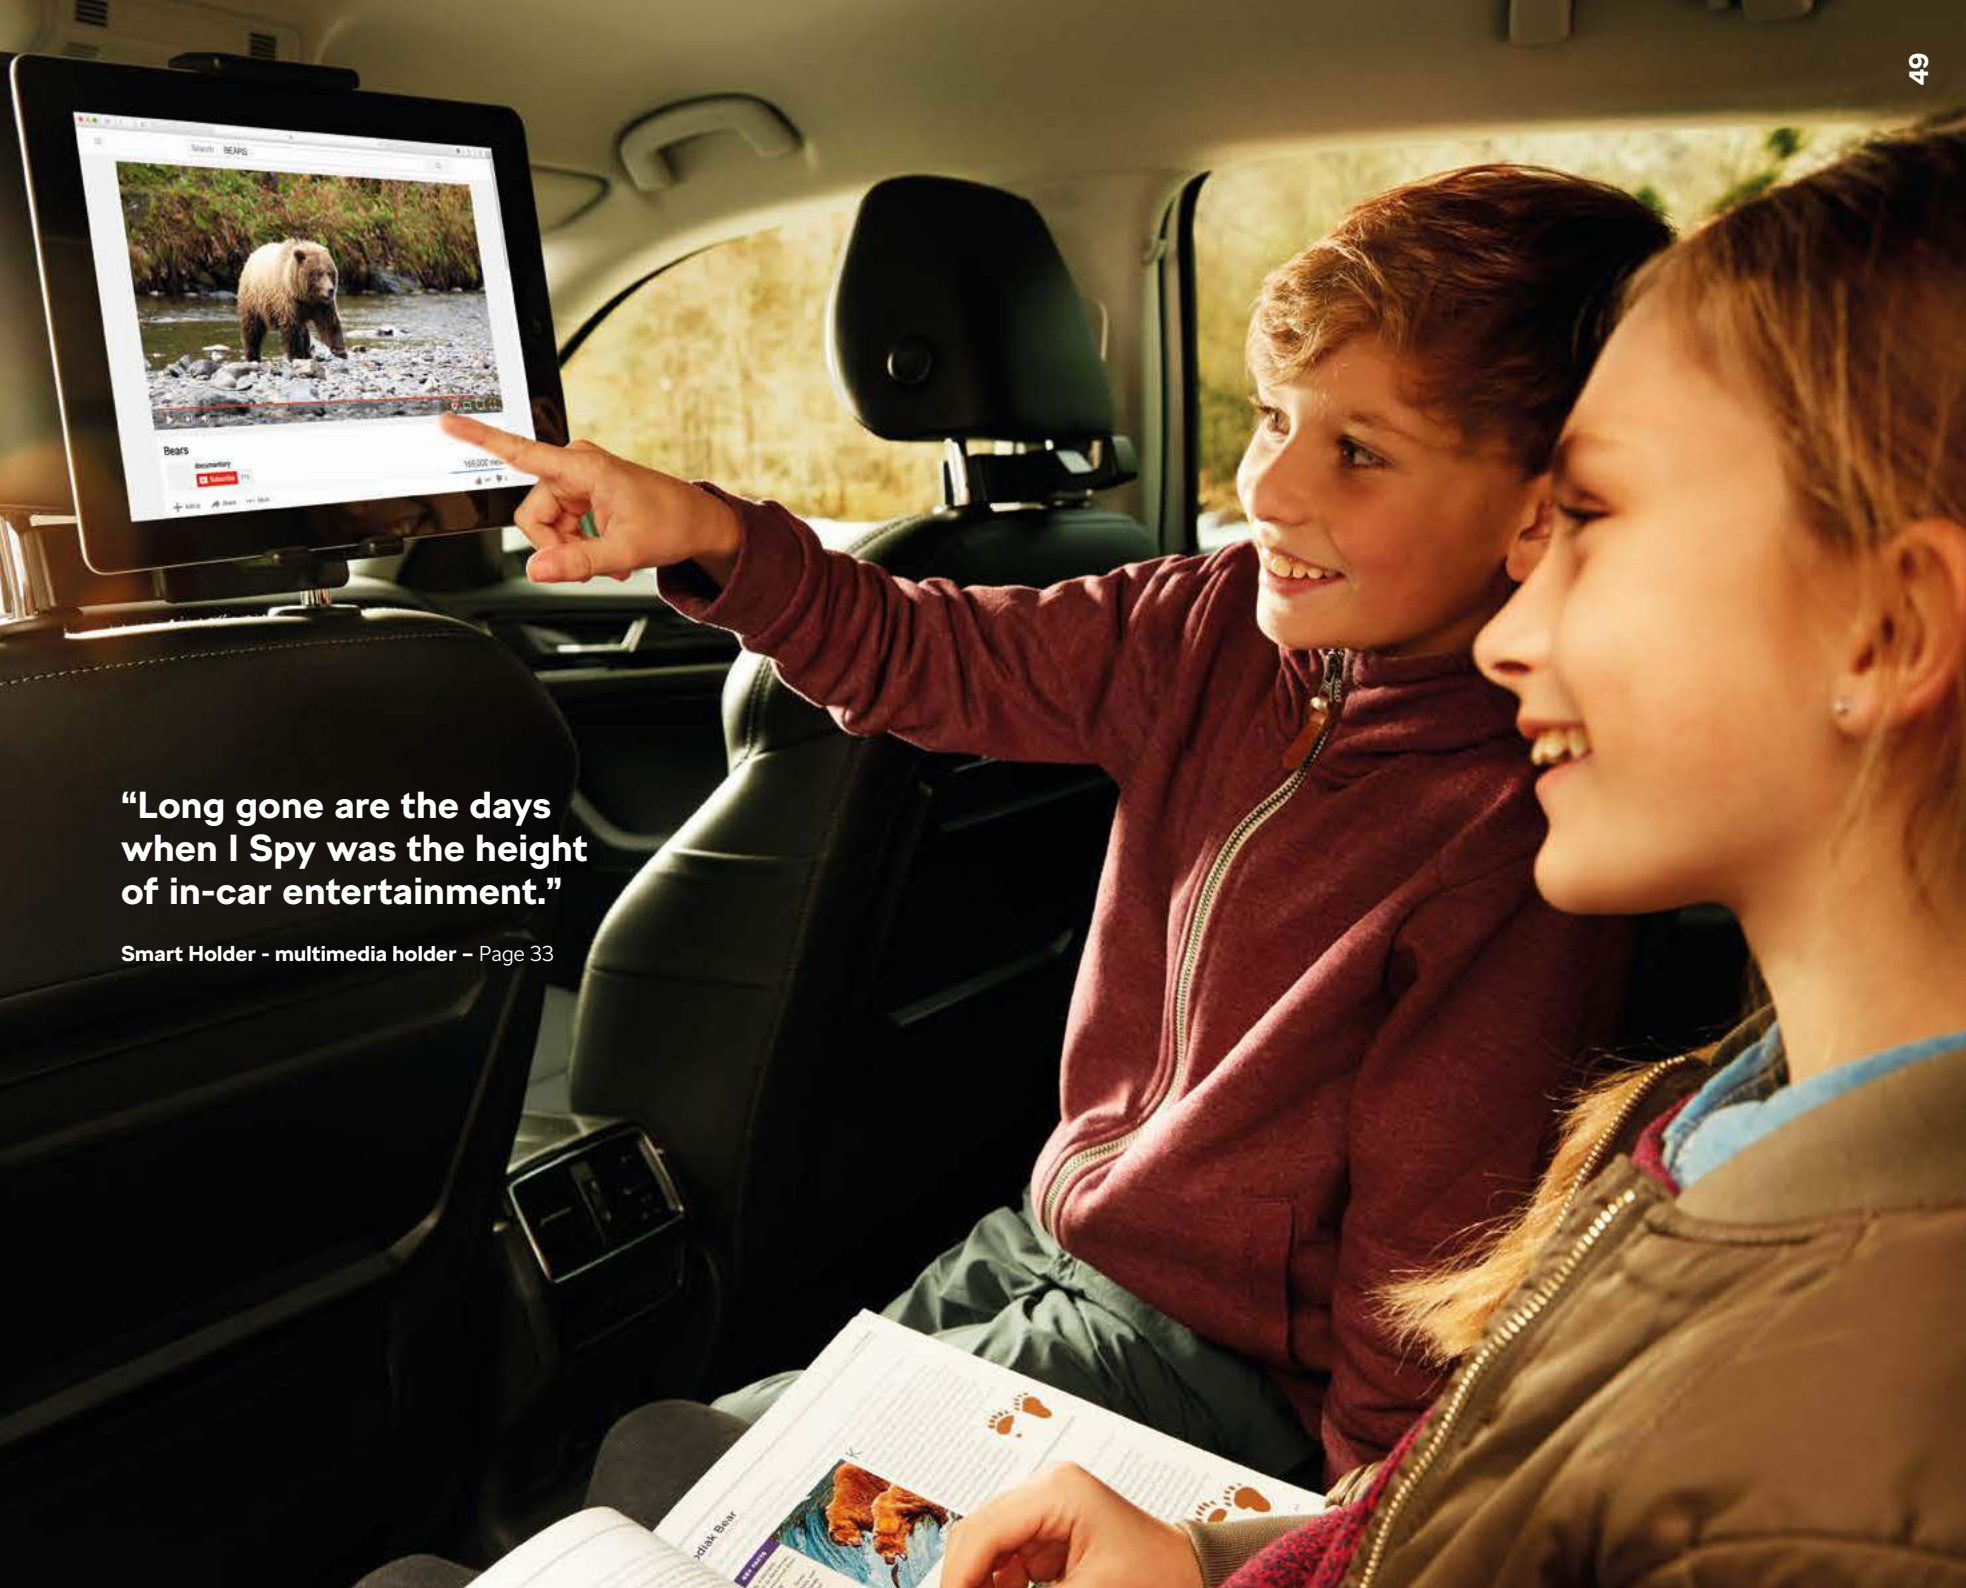

Foldable snow shovel – Page 45

“Long gone are the days when I Spy was the height of in-car entertainment.”

Smart Holder - multimedia holder – Page 33

"I get to pack in more than just quality family time."