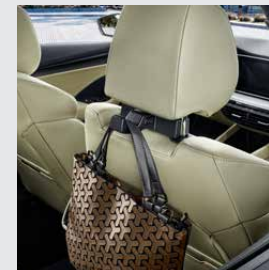

Smart holder – hook (3V0 061 126) £13

ŠKODA Genuine Accessories