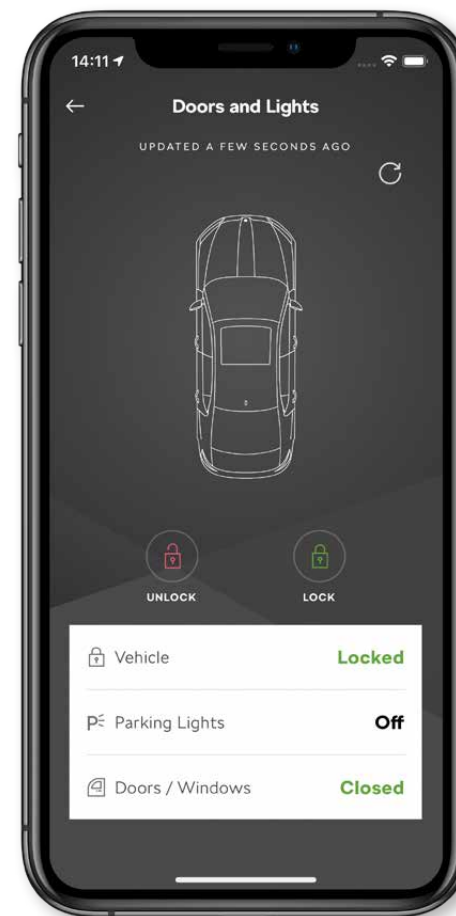

USB C to USB A 3.0 Adapter
(000 051 443H) £8

ŠKODA Genuine Accessories