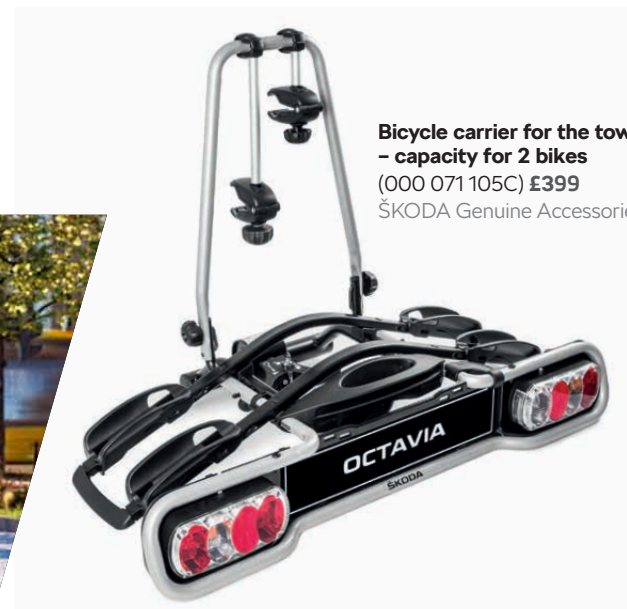

Bicycle carrier for the towbar – capacity for 2 bikes
(000 071 105C) **£399**
ŠKODA Genuine Accessories