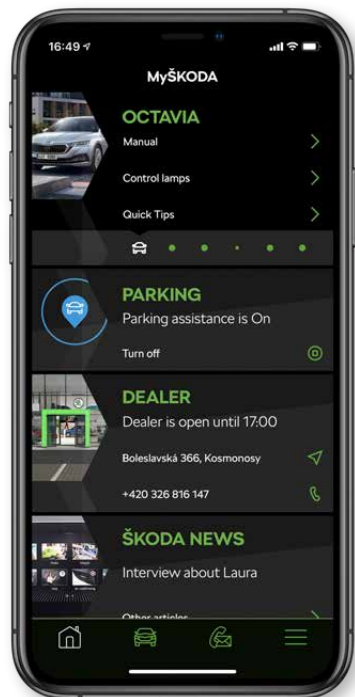

CONNECTIVITY