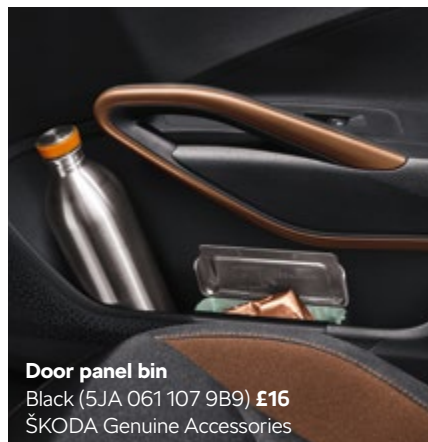

COMFORT & UTILITY

SMART HOLDER – COMFORT PACK

Comfort Pack lite

1. › Smart holder – adapter (2 pcs)
   - › Smart holder – hook
   - › Smart holder – multimedia holder
   - › Smart holder – hanger
2. (000 061 122N) **£57**

ŠKODA Genuine Accessories

Comfort Pack M

1. › Smart holder – adapter (2 pcs)
   - › Smart holder – hook
   - › Smart holder – multimedia holder
   - › Smart holder – hanger
   - › Door panel bin – black
2. (000 061 122E) **£66**

ŠKODA Genuine Accessories