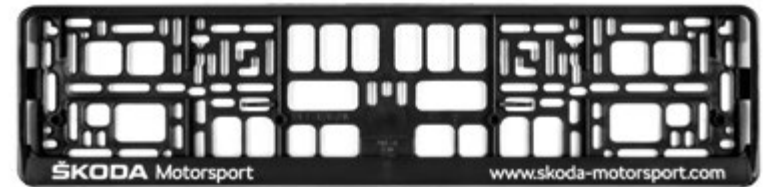

SAFETY

Rear parking camera
(6VE 054 634) £TBC

ŠKODA Genuine Accessories

Rear parking sensor
(6VE 054 630) £TBC

ŠKODA Genuine Accessories

Number plate holder (SKODA Motorsport)
(000 071 800N) £16.60

ŠKODA Genuine Accessories