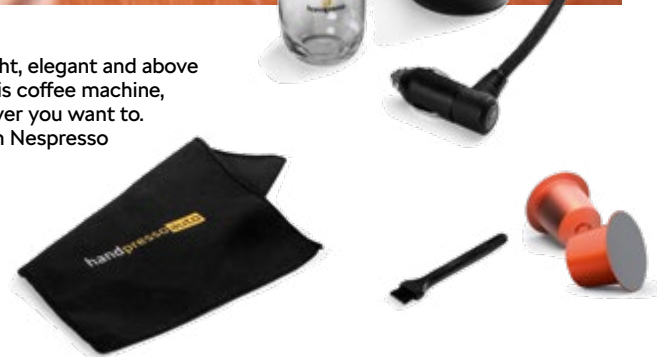

Portable coffee maker

(000 069 641D) £201

ŠKODA Genuine Accessories