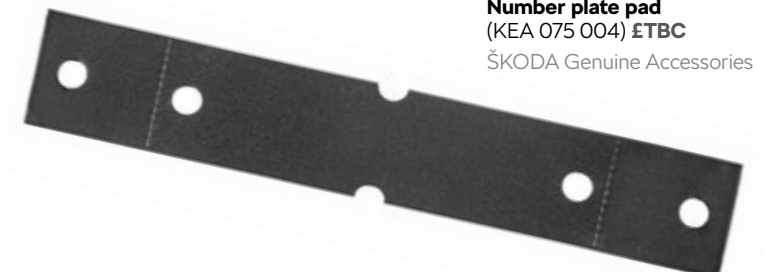

Number plate pad
(KEA 075 004) £TBC

ŠKODA Genuine Accessories