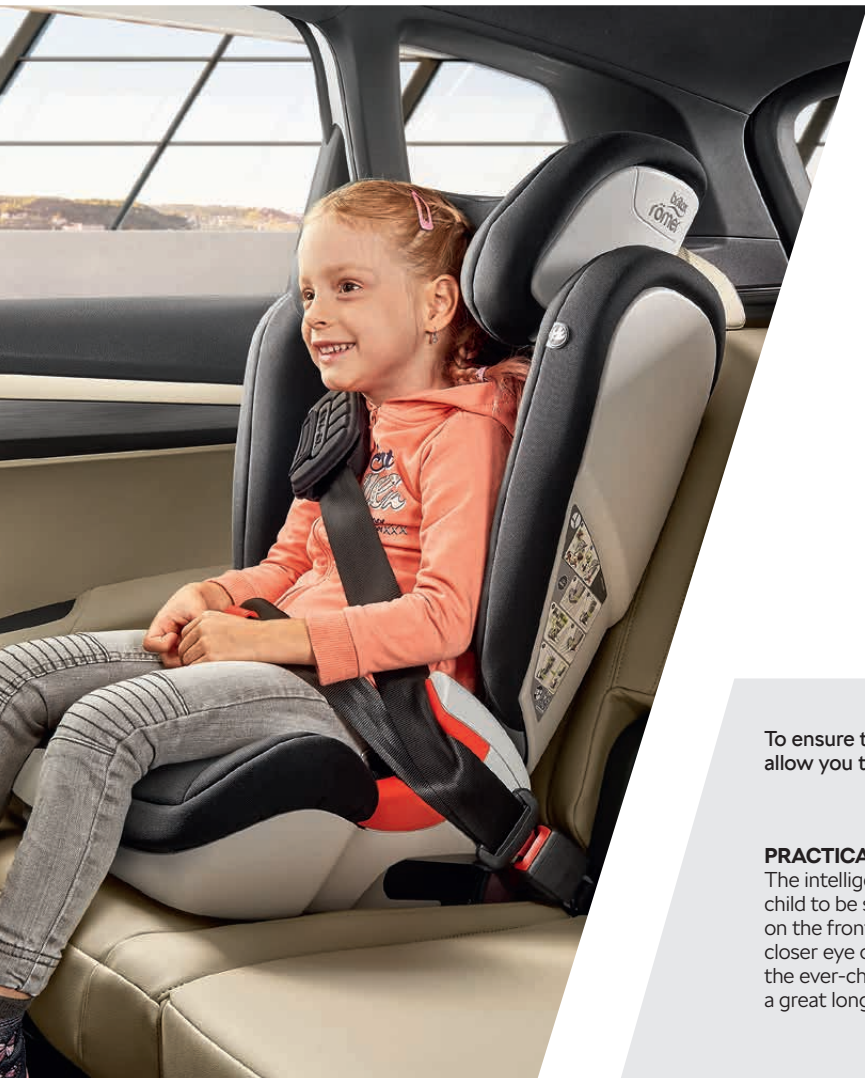

SAFETY

We manufacture our vehicles in a way ensuring you always arrive safely at your destination. That's why we take special care to choose the right child seats, dog safety belts and other accessories which can come into use in unexpected situations.