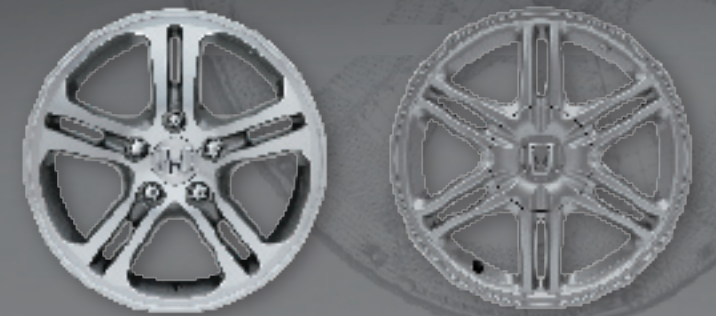

▼ Distinctive

What better way to give your car a visual edge than to fit upgraded wheels from Honda Genuine Accessories? Whether it's the stunning looks of our 18" wheels or the stylishly understated appeal of the 17" range, we have a design to suit your taste.

18" Alloy Wheels

17" Alloy Wheels

16" Alloy Wheels

Advanced

Immerse yourself in technology by choosing from our range of advanced audio and navigation accessories. Each is fully integrated and specifically tailored to your Honda Civic.