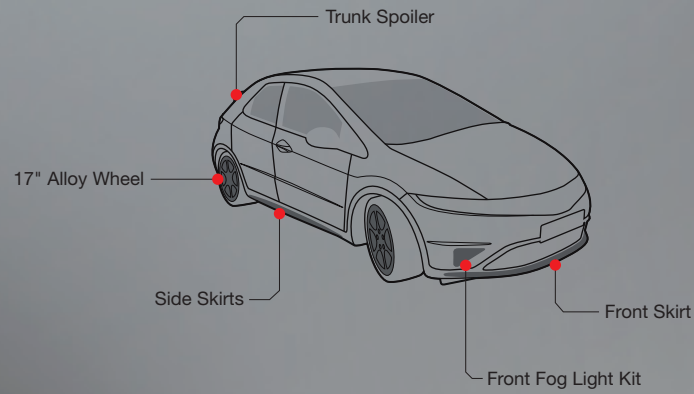

Dynamic

Our range of exterior accessories perfectly complements the Honda Civic's sporty image. Bold front, rear and side skirts integrate seamlessly, adding a dynamic edge that demands a second look.

> Grand Prix Pack

- Painted Front, Rear and Side Skirts
- Painted Trunk Spoiler