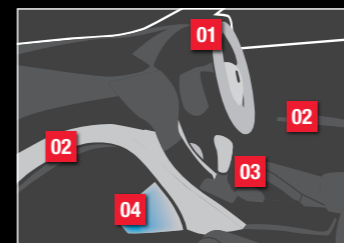

The drive you want

The Accord interior is designed to give you a feeling of total control and superior quality. That's why we offer accessories that are made of the finest materials and designed to blend seamlessly into your driving environment. Our technologies are developed and tested rigorously, so you get the tools you need and the drive you want.

- 01 : [**LEATHER STEERING WHEEL** : This sporty steering wheel adds an executive touch and premium feel to your Accord.
- 02 : [**INTERIOR PANELS** : A sleek metal finish or a classic wood effect. Your choice of interior panels can add a personal touch to the door switches and dashboard.
- 03 : [**GEAR SHIFT KNOB** : This sporty gear shift knob comes in a variety of finishes that complement the interior panels. Fit a wood effect shift knob to match the standard interior wood trim or a sleek metal finish for a more sporting look.
- 04 : [**AMBIENT LIGHTING** : Ambient blue interior lighting can add a relaxing glow to the luxurious interior. Red ambient lighting is also available for GT models.