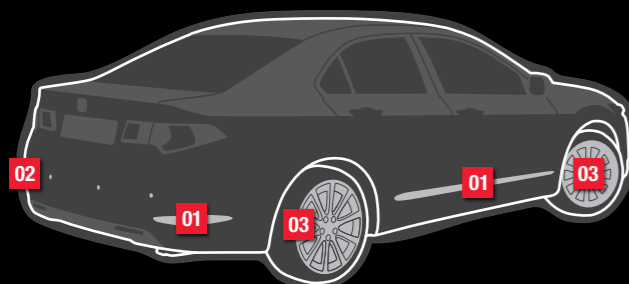

Out to impress

It's true. The Accord Saloon looks good anywhere. But, in the city, the sharp design and classic sophistication mean it's truly in its element. Draw attention to its best features by choosing from our distinctive styling and protection accessories.

01 : [**FRONT, REAR AND SIDE BODY TRIMS :** These trims will protect your bodywork from the busiest city traffic and any annoying scrapes and scratches that you might pick up along the way.

02 : [**PARKING SENSORS :** Parking sensors that audibly alert you to let you know how close you are to an object, helping you to fit into even the smallest of parking spaces.

03 : [**18" SIGMA ALLOY WHEELS :** 18" Sigma alloys add a stylish finish and a personal touch to your Accord's exterior.