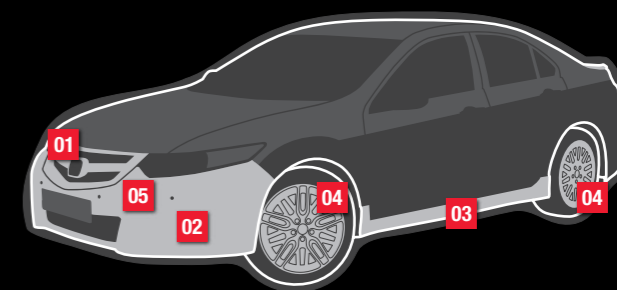

01 : [FRONT SPORTS GRILLE : The imposing sports grille adds extra impact to the Saloon's sleek styling.

02 : [FRONT SPORTS BUMPER : Dynamic and seamlessly incorporated, this sports bumper accentuates the Saloon's performance and look.

03 : [SIDE SKIRTS : These side skirts add an exciting accent to the Saloon's distinctive side profile.

04 : [18" DELTA ALLOY WHEELS : The confident styling of these dual tone 18" alloys makes a real statement of intent.

05 : [PARKING SENSORS : Parking sensors that audibly alert you to let you know how close you are to an object, protect your vehicle by helping you to fit into even the smallest of parking spaces.

Express your individual taste and choose how sophisticated, sporty or smart you want to be, with one 17" and two 18" alloy wheel designs: the distinctive Sigma, edgy Delta or classic Quartz.

REAR SPORTS BUMPER : A smart rear bumper adds sporty definition to the Saloon's impressive rear profile.

Enhance every drive

The Accord's powerful performance is complemented perfectly by these sleek exterior enhancements. Whether you're cruising along the motorway or parked in the city centre, they give your car a touch of personality to set it apart from the rest.

BOOT SPOILER : A boot spoiler gives the Saloon a striking road presence and sharpens exterior lines.