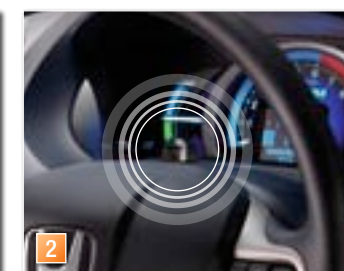

- 1. INTERIOR PANELS** This interior set consists of dashboard panels, front and rear door panels, and air vent trims in a metallic finish.
- 2. BLUE AMBIENT LIGHT** Add to the relaxed atmosphere inside the car with subtle ambient lighting in the front foot areas.
- 3. ELEGANCE FLOOR CARPETS** These grey tufted Elegance floor carpets with nubuck binding add a refined touch to your car's interior.
- 4. LEATHER STEERING WHEEL** Take your driving experience to a whole new level with a perforated leather steering wheel featuring sporty blue stitching.
- 5. GEARSHIFT KNOB** The leather gearshift knob has blue stitching to match the leather steering wheel, combining practicality with style.

1. **PARKING AID CAMERA** When reversing, this camera lets you see what's behind your car on the Hard Disk Drive Navigation System's display.

2. **BLUETOOTH® HANDS-FREE TELEPHONY AND VOICE CONTROL** Operate your Hard Disk Drive Navigation System with both hands on the wheel by giving spoken instructions through the voice control microphone.