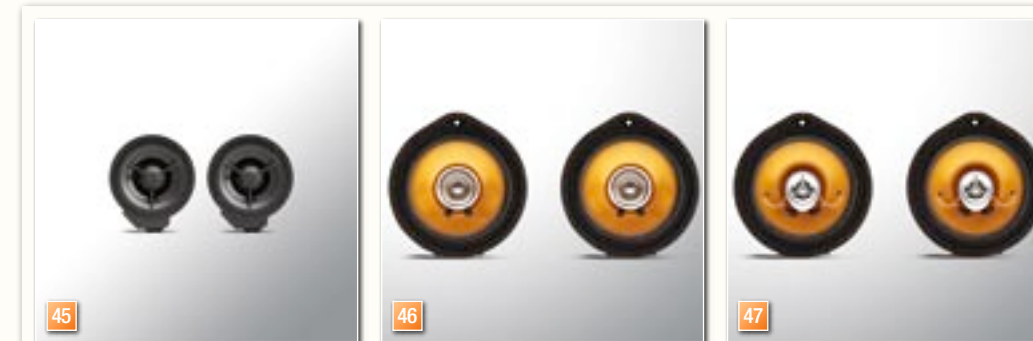

AUDIO & ELECTRONICS

45 Front tweeter kit

46 Speaker upgrade kit - dual cone

47 Speaker upgrade kit - co-axial