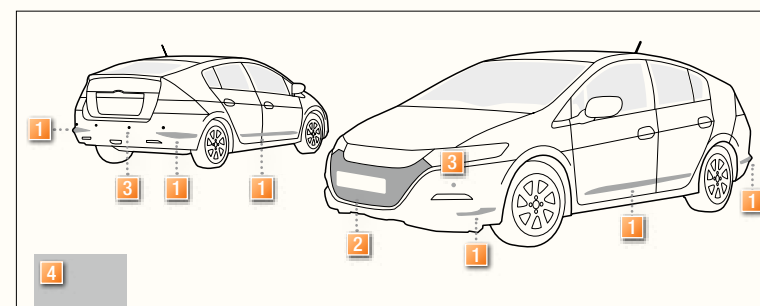

3. 16" TURBINE ALLOY WHEELS

These 16" alloy wheels give you more presence on the road and make your hybrid even smarter.

4. REAR PARKING SENSORS

Four rear parking sensors provide accurate audible assistance when parking your car.

5. TAILGATE GARNISH

The metallic tailgate garnish accentuates the rear styling of the Insight.

DRIVING WITH CONFIDENCE

Exterior accessories not only underline the aerodynamic bodywork of the Honda Insight; they also provide extra protection from the city-driving environment.