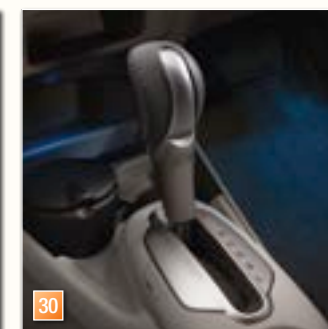

30 Gearshift knob

31 Leather steering wheel

INTERIOR

32 Interior panels

33 Blue ambient footwell lighting

AUDIO & ELECTRONICS

34 Auto dimming rear view mirror

35 Bluetooth® hands-free telephone kit