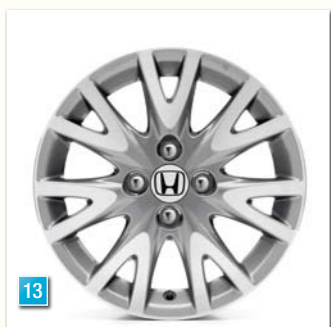

08 Chrome tailgate decoration

09 Front fog light kit

10 Front parking sensors

11 Rear parking sensors

12 Door visors

ALLOY WHEELS

13 15" alloy wheel – Crystal

14 16" alloy wheel – Cronos