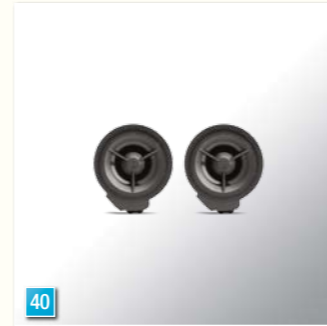

35 Hard Disk Drive (HDD) Navigation System

36 iPod cord for HDD Navigation System

37 Honda Compact Navigation System

38 Speaker upgrade kit – dual cone

39 Speaker upgrade kit – co-axial

40 Front tweeter kit