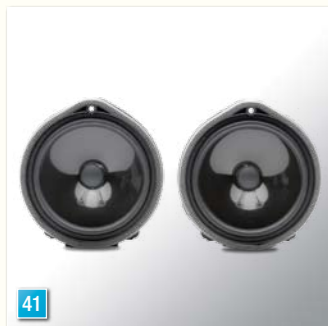

35 Hard Disk Drive (HDD) Navigation System

36 iPod cord for HDD Navigation System

37 Honda Compact Navigation System

38 Speaker upgrade kit – dual cone

39 Speaker upgrade kit – co-axial

40 Front tweeter kit