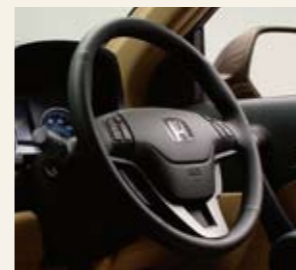

INTERIOR

32. Elegance Floor Carpets

33. Blue Ambient Footwell Lighting

34. Gearshift Knob - 6MT Light Metallic

35. Gearshift Knob - 6MT Dark Metallic

36. Leather Steering Wheel

37. Sports Pedals

38. Doorstep Garnish