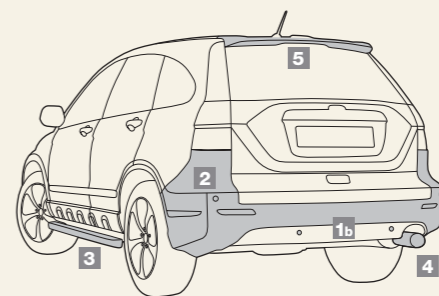

- **1a FRONT AERO BUMPER**
- **1b REAR AERO BUMPER**
  Add to the dynamic looks of your CR-V with front and rear aero bumpers.
- **2 FRONT AND REAR PARKING SENSORS**
  These parking sensors will help you to slide your CR-V into tricky parking spots.
- **3 SIDE STEP**
  This silver side step offers both you and your passengers an easy step up into your CR-V.
- **4 EXHAUST PIPE FINISHER**
  Manufactured from durable stainless steel, the exhaust pipe finisher is a subtle way to distinguish your CR-V from others like it (suitable for petrol models only).
- **5 TAILGATE SPOILER**
  Available in all colour options, this spoiler extends the flowing lines of your CR-V and adds a dynamic touch to your tailgate.