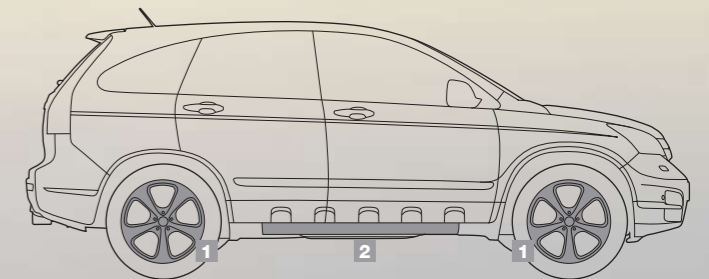

1 ALLOY WHEELS
From understated elegance to imposing attitude, make a statement with your choice of alloy wheels.

2 RUNNING BOARDS
These smoothly integrated running boards add design and functionality to your CR-V.

Image also shows Front & Rear Aero Bumpers, Tailgate Spoiler and Side Door Protectors.