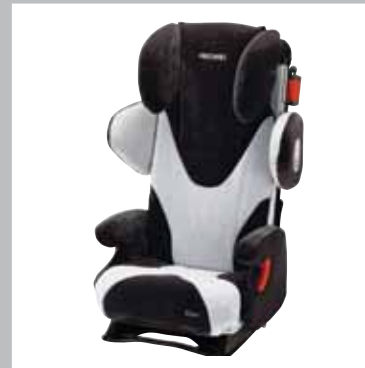

RRP - Recommended Retail Price.

|  | A6 Saloon | A6 Avant | Part number        | Basic RRP | Total RRP inc VAT |
|--|-----------|----------|--------------------|-----------|-------------------|
| <b>RECARO ISOFIX base.</b> For use with RECARO profi plus and RECARO young expert plus child seats   | •         | •        | ZGB000061649       | £71.43    | £75.00+           |
| <b>RECARO profi plus.</b> Child seat for ECE Group 0/0+, up to 13kg or approx 15 months. Fastened using the RECARO ISOFIX base or the 3-point seat belt. Seat cover is made from microfibre for extra comfort. Available in black/silver, black/aquavit and grey/pepper  | •         | •        | ZGB000061646A/D/E* | £125.71   | £132.00+          |
| <b>RECARO young expert.</b> Child seat for ECE Group I, 9-18kg or approx 9 months - 4.5 years. Fastened using the 3-point seat belt. Seat cover is made from microfibre for extra comfort. Available in black/aquavit and grey/pepper  | •         | •        | ZGB000061645D/E*   | £147.62   | £155.00+          |
| <b>RECARO young expert plus.</b> Child seat for ECE Group I, 9-18kg or approx 9 months - 4.5 years. Fastened using the RECARO ISOFIX base or the 3-point seat belt. Available in black/silver, black/aquavit and grey/pepper   | •         | •        | ZGB000061647A/D/E* | £180.00   | £189.00+          |
| <b>RECARO young sport.</b> Child seat for ECE Group I-III, 9-36kg or approx 9 months - 12 years. Fastened using the 3-point seat belt. Seat cover is made from microfibre for extra comfort. Includes a 5-point safety harness for use with ECE Group 1 children. Available in black/silver, black/aquavit and grey/pepper | •         | •        | ZGB000061648A/D/E* | £180.00   | £189.00+          |

RECARO profi plus

RECARO young expert plus

RECARO young sport

Rear-seat storage bag