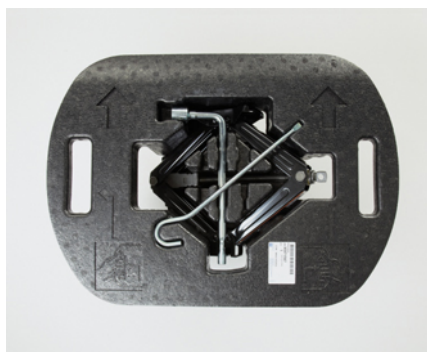

93744122

SPARE TYRE TOOL KIT

Spare Tyre Tool Kit and Carrier Pack

95047110 - Spare Tyre tool kit

95227016 - Carrier for spare tyre tool kit

BULB KIT

A selection of the most commonly used bulbs for your Chevrolet.