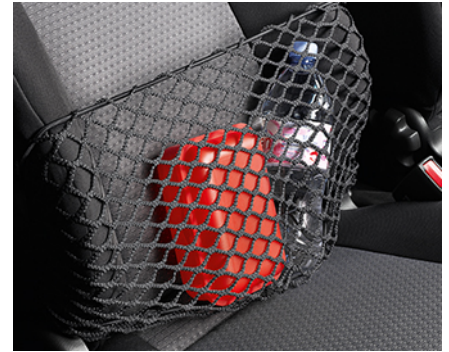

CARGO ORGANISER

This semi-rigid box helps keep your boot organised. Flexible partition walls allow secure storage of different sized items. Can be folded flat when not in use.

95483420

CARGO TRAY

Taylor made to protect your cargo area from dirty and wet loads. Anti-slip surface with higher edge.

X0531332

FLOOR MATS - ALL WEATHER (SET OF 4)

These All-Weather floor mats conforms to the cargo area of your Cruze, and the custom deep-ribbed pattern helps keep it clean. Best protection in wet and muddy weather conditions. Set of 4.

X0079104

FLOOR MATS - VELOUR (SET OF 4)

Black velour floor mats help protect your car's carpet while introducing an extra level of comfort. Set of 4.

X0079102

FRONT SEAT NET

Holds everything the driver needs in place and within reach. Elastic cargo net to be installed on passenger seat, holds smaller items that would otherwise slide around.