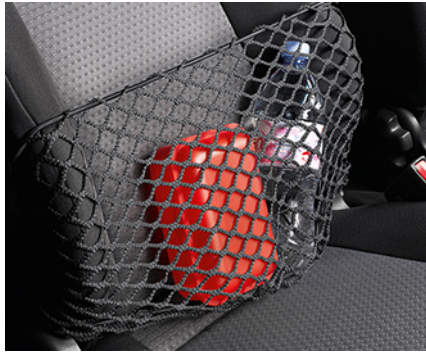

95483420

FLOOR MATS - ALL WEATHER (SET OF 4)

These All-Weather floor mats conforms to the cargo area of your Cruze, and the custom deep-ribbed pattern helps keep it clean. Best protection in wet and muddy weather conditions. Set of 4.

X0079104

FLOOR MATS - VELOUR (SET OF 4)

Black velour floor mats help protect your car's carpet while introducing an extra level of comfort. Set of 4.

X0079102

FRONT SEAT NET

Holds everything the driver needs in place and within reach. Elastic cargo net to be installed on passenger seat, holds smaller items that would otherwise slide around.