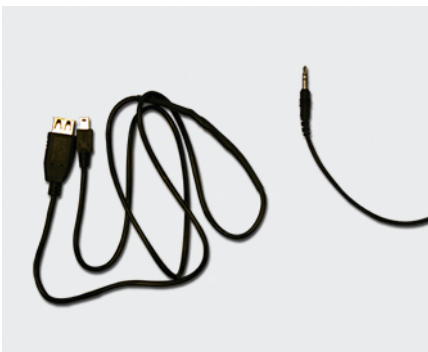

093199829

WARNING TRIANGLE

This high visibility triangle is a legal requirement in many European countries.

093199658

INFOTAINMENT

USB ADAPTER & AUX IN CABLE

To connect and listen to personal audio devices through your car's audio system. Fits USB and mini USB connection. Set of 2 cables - 1xUSB, 1x jack-jack

0X0467903

IPOD & IPHONE CABLE

Charging cable compatible with iPod or iPhone in order to play and recharge your devices.

0X0467904

CRUZE STATION WAGON

Accessories Price List

	PART NUMBER	PRICE (INC VAT)
<i>EXTERIOR</i>		
16" Alloy Wheels (set of 4) petrol	95479424	£896.00
16" Alloy Wheels (set of 4) diesel	95479425	£943.66
17" Alloy Wheels (set of 4)	95479426 – 17" Alloy Wheels (set of 4) petrol 95479427 – 17" Alloy Wheels (set of 4) diesel	£801.00 £773.00
Wheel Centre Cap	96837065	£9.00
Chrome Mirror Covers	96888837	£67.00
Lockable Wheel Nuts	013312024	£23.00
<i>INTERIOR</i>		
Cargo Net	96958416	£38.00
Cargo Organiser	95483420	£103.00
Cargo Tray	95937951	£71.00
Floor Mats - All Weather (set of 4)	X0079104	£47.00
Floor Mats - Velour (set of 4)	X0079102	£112.00
Front Seat Net	93742973	£22.00
Smoker Package	95468043	£23.00
<i>TRANSPORTATION</i>		
Roof Base Carrier	0X0050001	£216.00
'Ranger 90' - Thule Soft Roof Box	0X0056311	£334.00
'Pacific 100' - Thule Hard Roof Box	0X0056011	£384.00
'Pacific 200' - Thule Hard Roof Box	0X0056312	£417.00
'Pacific 500' - Thule Hard Roof Box	0X0056315	£289.00
Caravan Towing Mirror (set of 2)	X0630991	£99.00
Dog Guard	X0460039	£243.00
<i>SAFETY</i>		
Child Seat Duo ISOFIX - Age Group 1	13342988	£342.00
BABY SAFE Plus cradle	93199690	£132.00
Mudflaps (set of 4)	95182358	£29.00
Bulb Kit	0X0460168	£12.00
First Aid Kit	093199417	£16.00
Safety Vest	093199829	£6.00
Warning Triangle	093199658	£9.00
<i>INFOTAINMENT</i>		
USB Adapter & Aux in Cable	0X0467903	£19.00
iPod & iPhone Cable	0X0467904	£33.00