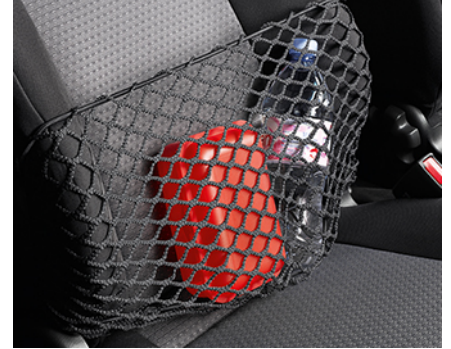

CARGO ORGANISER

This semi-rigid box helps keep your boot organised. Flexible partition walls allow secure storage of different sized items. Can be folded flat when not in use.

95483420

CARGO TRAY

Taylor made to protect your cargo area from dirty and wet loads. Anti-slip surface with higher edge.

95937951

FLOOR MATS - ALL WEATHER (SET OF 4)

These All-Weather floor mats conforms to the cargo area of your Cruze, and the custom deep-ribbed pattern helps keep it clean. Best protection in wet and muddy weather conditions. Set of 4.

X0079104

FLOOR MATS - VELOUR (SET OF 4)

Black velour floor mats help protect your car's carpet while introducing an extra level of comfort. Set of 4.

X0079102

FRONT SEAT NET

Holds everything the driver needs in place and within reach. Elastic cargo net to be installed on passenger seat, holds smaller items that would otherwise slide around.