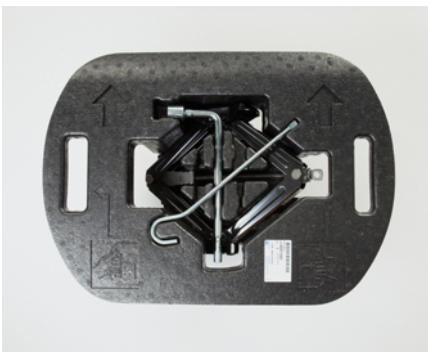

SPARE TYRE TOOL KIT & CARRIER PACK

Spare Wheel Tool Kit & Carrier Pack

95476904 - Spare Tyre Tool Kit

13275551 - Carrier for spare tyre tool kit