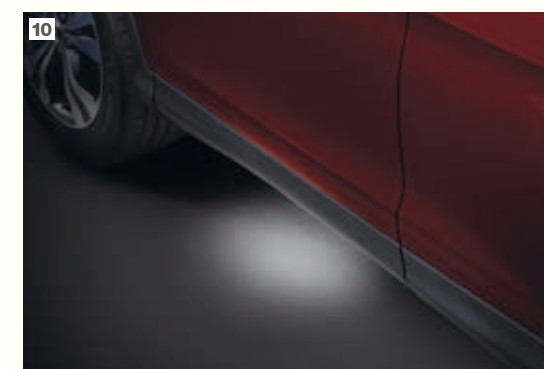

1 FRONT AND REAR AERO BUMPERS
Enhance the dynamic looks of your CR-V with these Front and Rear Aero Bumpers, finished in Matte Silver.

2 FRONT GRILLE
This Front Grille, finished in Matte Silver, adds that little bit of extra flair, distinguishing your car from others.

3 TAILGATE SPOILER
Available in all colour options, this spoiler adds a sportier look to your CR-V.

4 DOOR MIRROR COVERS
Finished in Matte Silver, these exchange covers integrate perfectly and add a striking, elegant touch.

5 RUNNING BOARDS
For easier entering and exiting of your CR-V, these seamlessly integrated Running Boards add design and functionality.

6 DOOR LOWER GARNISH
7 TAILGATE DECORATION
8 FRONT FOG LIGHT GARNISHES
These Matte Silver garnishes really complete your CR-V's distinguished bodywork.

9 EXHAUST PIPE FINISHERS
Available in Oval or Round shape, these stainless steel pipe finishers help accentuate the rear exhaust.

10 PUDDLE LIGHTS
The Puddle Lights illuminate the ground around the front doors when you unlock the car.