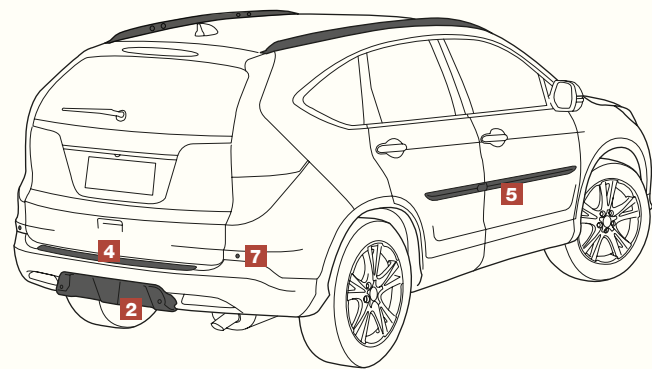

**10 PUDDLE LIGHTS**  
The Puddle Lights illuminate the ground around the front doors when you unlock the car.

**1 FRONT SKID PLATES****2 REAR SKID PLATES**

These Front and Rear Lower Skid Plates not only provide a more rugged look to your car, they also offer extra protection to the CR-V's undercarriage.