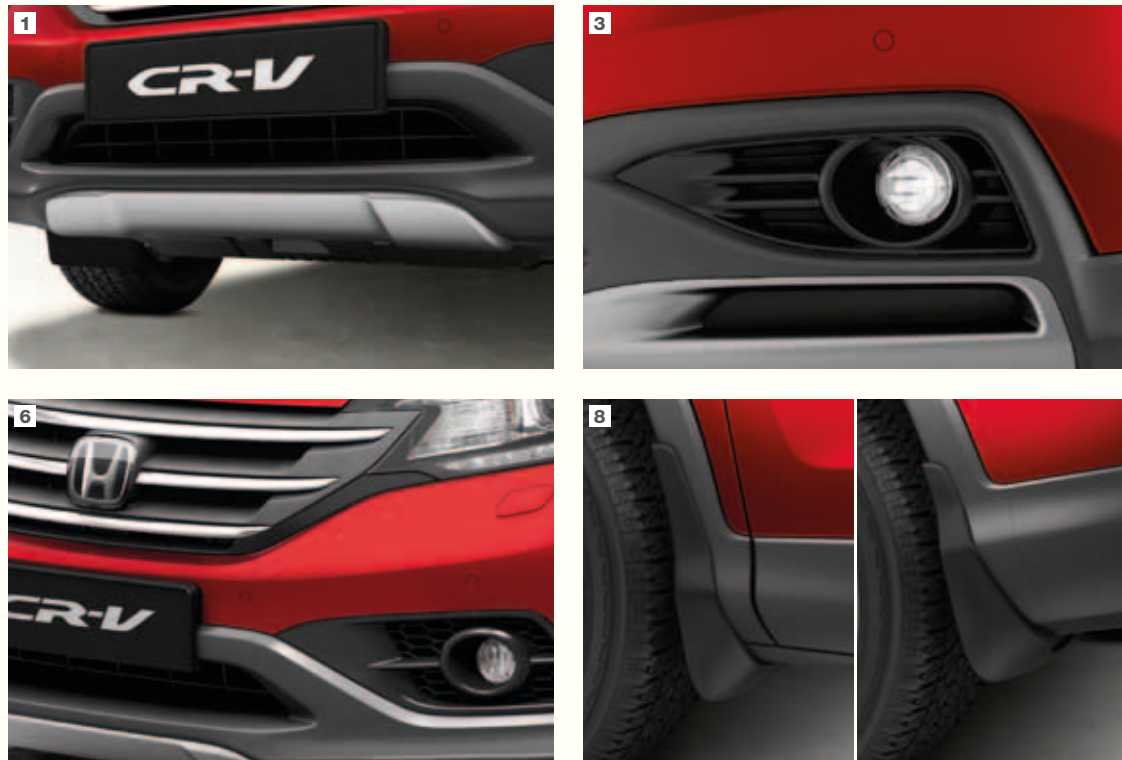

1 FRONT SKID PLATES

2 REAR SKID PLATES

These Front and Rear Lower Skid Plates not only provide a more rugged look to your car, they also offer extra protection to the CR-V's undercarriage.

3 FRONT FOG LIGHTS

Perfectly integrated into the air intakes, these bright Fog Lights improve visibility in poor driving conditions.

4 CARGO STEP PROTECTOR

Protect your CR-V's bodywork when loading or unloading your boot.

5 SIDE BODY TRIMS

Protect your CR-V's bodywork from annoying scrapes and scratches with the Side Body Trims, finished in a soft, impact-resistant material with a flexible colour paint finish.

6 FRONT PARKING SENSORS

7 REAR PARKING SENSORS

Sensors integrated into the front and rear bumpers provide accurate, audible assistance when parking your CR-V.

8 FRONT AND REAR MUD GUARDS

Protect your CR-V against dirt and stone chips with these black, subtly integrated Front and Rear Mud Guards.

Protecting your investment

Whatever you encounter on your journey, the CR-V tackles it with ease. To keep it looking in tip top condition, why not add a few subtle enhancements, such as Skid Plates and Side Body Trims to give you added peace of mind?