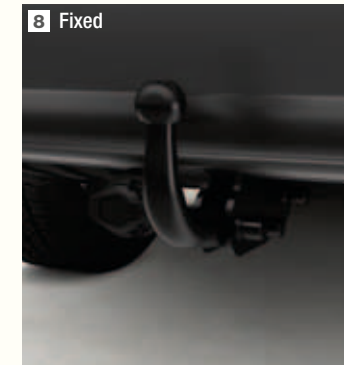

**1 DOG GUARD**  
Provides a practical separation between the passenger and boot areas, keeping your pet safely in the rear of your car.

**2 BOOT TRAY**  
Practical, durable and branded with a CR-V logo, this moulded Boot Tray provides effective protection for the boot area.

**5 TIE-DOWN BELT**  
Securely tie down items in your boot to prevent them from moving around while driving.