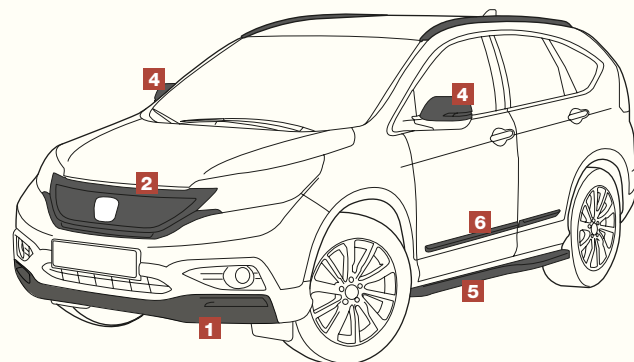

Striking style

The CR-V has a distinct presence, a powerful, functional shape that is enhanced by its bold, dynamic grille, sleek integrated headlights, LED Daytime Running Lights and smart alloys. Choose from our wide range of exterior styling accessories to add your own personal touch.

Model shown includes: Front Aero Bumper, Front Grille, Door Mirror Covers, Roof Rails, Running Boards, Door Lower Garnishes and 19" Cursa Alloy Wheels.