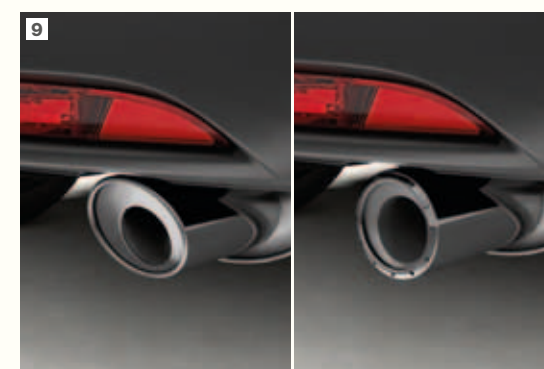

1 FRONT AND REAR AERO BUMPERS
Enhance the dynamic looks of your CR-V with these Front and Rear Aero Bumpers, finished in Matte Silver.

2 FRONT GRILLE
This Front Grille, finished in Matte Silver, adds that little bit of extra flair, distinguishing your car from others.

3 TAILGATE SPOILER
Available in all colour options, this spoiler adds a sportier look to your CR-V.

4 DOOR MIRROR COVERS
Finished in Matte Silver, these exchange covers integrate perfectly and add a striking, elegant touch.

5 RUNNING BOARDS
For easier entering and exiting of your CR-V, these seamlessly integrated Running Boards add design and functionality.

6 DOOR LOWER GARNISH
7 TAILGATE DECORATION
8 FRONT FOG LIGHT GARNISHES
These Matte Silver garnishes really complete your CR-V's distinguished bodywork.

9 EXHAUST PIPE FINISHERS
Available in Oval or Round shape, these stainless steel pipe finishers help accentuate the rear exhaust.

10 PUDDLE LIGHTS
The Puddle Lights illuminate the ground around the front doors when you unlock the car.