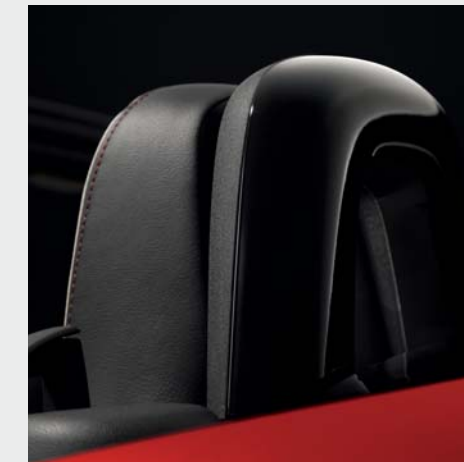

Mazda MX-5
25TH ANNIVERSARY
LIMITED EDITION

mazda

ZOOM-ZOOM

山本浩弘

Nobuhiro Yamamoto
Mazda MX-5 Programme Manager

Clarity, precision and natural fluency; inherent qualities of traditional Japanese calligraphy, echoed in the legendary Mazda MX-5. Built to celebrate a quarter of a century of pure driving fun, the new 25th Anniversary Limited Edition is an expression of our sincere gratitude to the millions of fans who made the Mazda MX-5 the world's best-selling two-seater sports car. Equipped with unique, specially-selected features and finishes, each numbered limited edition is marked with a commemorative 25th Anniversary badge, making every one of these iconic roadsters truly one of a kind.

THE MAZDA MX-5 THAT'S AS UNIQUE AS YOUR SIGNATURE

Distinguished by striking Soul Red Metallic paint, a Brilliant Black power-retractable hardtop roof and stunning 17-inch Dark Gunmetal finish alloy wheels, Mazda MX-5 25th Anniversary Limited Edition is sensational from every angle. Lightweight, precise and nimble, its perfect 50:50 weight distribution, thrilling rear-wheel drive and free-revving 2.0-litre 160ps engine deliver beautifully balanced, fun-to-drive performance. The interior represents the pinnacle of Mazda's Takumi 'master craftsman' concept. Headrests are embossed with the 25th Anniversary logo, with unique red contrast-stitching on the Light Stone leather heated sports seats, leather steering wheel, gearshift and handbrake lever. Embellished with an individually numbered 25th Anniversary badge, it's the sports car that has been 25 years in the making.

Brilliant Black style bars

Eye-catching Brilliant Black style bars, door mirrors and A-pillars combine with the Brilliant Black power-retractable hardtop roof to create a dynamic design.

Unique 17-inch Dark Gunmetal alloy wheels