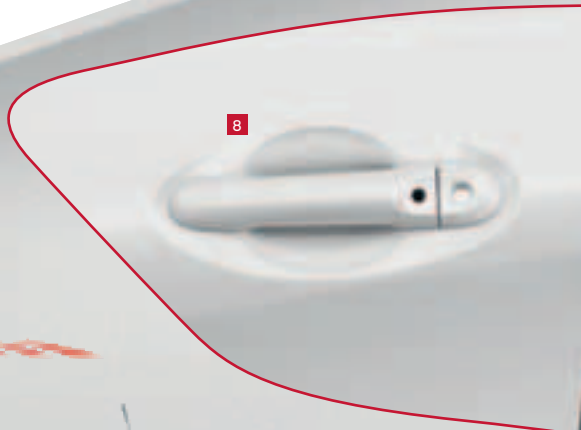

PROTECTION

BE READY FOR ANYTHING. Discover the entire range of Nissan Genuine Accessories for maximum security and protection on the road.