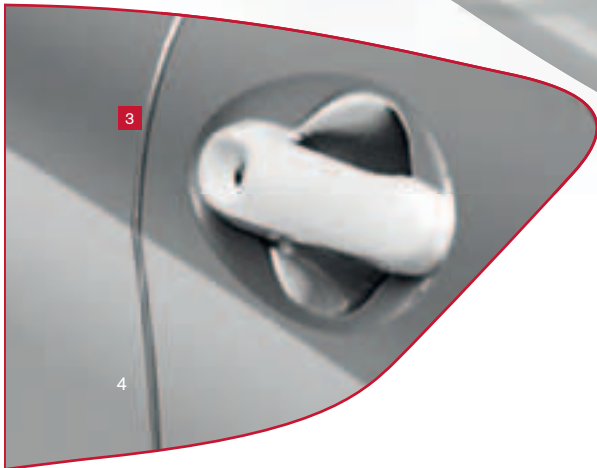

- 1_16" diamond cut Solid White alloy wheels⁽⁶⁹⁾
- 2_Mirror caps with turn lamp, Solid White⁽⁴⁵⁾
- 3_Front doors handle finishers, Solid White⁽⁴²⁾
- 4_Rear doors handle finishers, Solid White⁽⁴³⁾