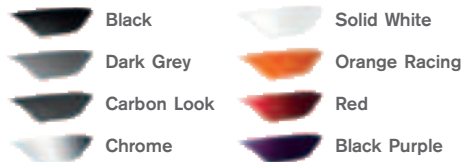

**On the cover:** NOTE in Pearl White accessorised with Black mirror caps with turn lamps<sup>(67)</sup>, front and rear Black door handle finishers<sup>(64-65)</sup>, paintable roof spoiler<sup>(92)</sup> in Pearl White, Chrome front lip finisher<sup>(66)</sup>, 16" Black alloy wheels<sup>(68)</sup>.

- 1\_Front lip finisher, Black Purple<sup>(76)</sup>
- 2\_Trunk lower finisher, Black Purple<sup>(70)</sup>
- 3\_16" diamond cut Dark Grey alloy wheels<sup>(87)</sup>

## PREMIUM EDGE PACK

**UPGRADE YOUR IMAGE.** Complete your look with two more accessories in a daringly different shade, then mix and match with colourful alloy wheels.

## SHOW YOUR SHINE

**A TOUCH OF BRILLIANCE.** Opt for Nissan Genuine Accessories in shiny chrome for a polished finish—a choice that never goes out of style.

1\_Front lip finisher, Chrome<sup>(35)</sup>