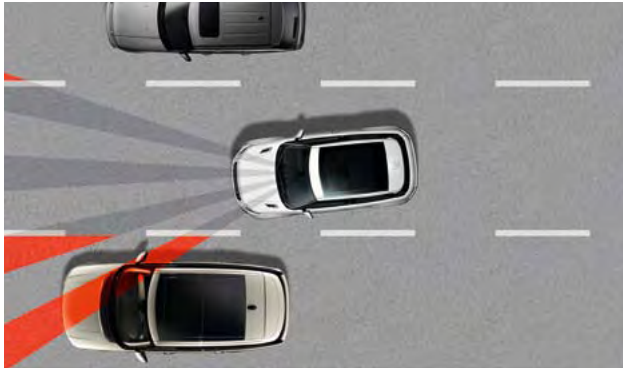

KEY FEATURES

Lane Departure Warning

A forward-looking camera mounted ahead of the rear view mirror monitors the lane markings on both sides of the vehicle and gives the driver a warning when the vehicle drifts out of its lane without the indicators being triggered. The alert comes in the form of a discrete vibration through the steering wheel, allowing the driver to take the appropriate action.