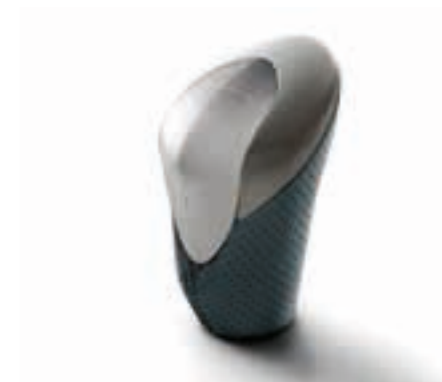

Manual gear shift knob

A perforated genuine leather and aluminium gear shift knob with an embossed pattern and a contemporary sporty design. Only available for 6-speed manual transmission.