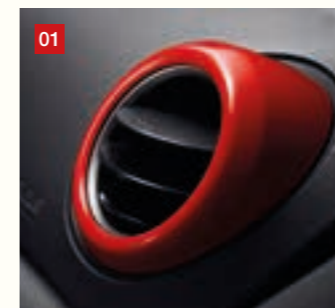

PACK CONTENTS:

- 01 Air outlet decorations
- 02 Centre console decoration
- 03 Steering wheel garnish