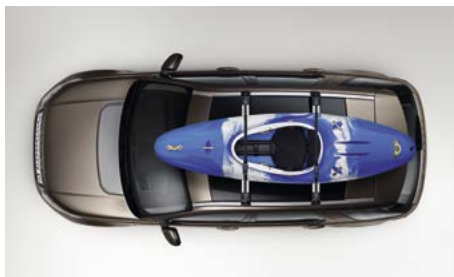

VPLCT0140

Fixed position tow bar tows a trailer up to 2,200kg with 5+2 seating.

VPLCT0147

Convenient and easy to use the detachable tow bar ensures a clean look when not in use.

VPLVR0061

Sleek, aerodynamic design with a Gloss Black finish. Can be mounted on either side of the vehicle for kerbside opening. Internal retention system for skis or other long loads. Lockable for security.