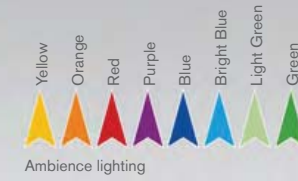

3

- 1_Seat cover⁽²⁸⁵⁾
- 2_Entry guards, illuminated, front only⁽²⁸⁸⁾
- 3_Ambience lighting⁽²⁸⁹⁾, sport pedals kit⁽²⁹¹⁾, velour mat with blue logo and stitching (set of 4)⁽¹⁹²⁾
- 4_Universal tablet holder⁽³⁵²⁾
- 5_Smartphone holder 360 grip, white⁽³⁴⁹⁾
- 6_Smartphone holder U-grip, black⁽³⁵¹⁾
- 7_iPhone* holder (4 & 5)⁽³⁴⁷⁾

*iPhone is a trademark of Apple, Inc., registered in US and other countries