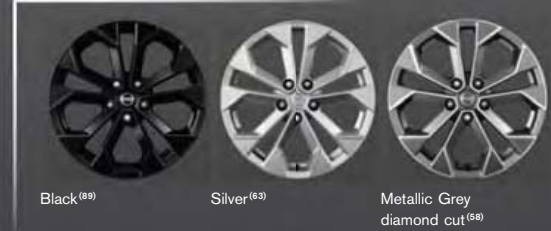

CREATIVE  
EXCLUSIVE

18" alloy wheels with inserts\*

16" NISEKO alloy wheel<sup>(254)</sup>

16" Silver alloy wheel<sup>(255)</sup>

18" NISMO alloy wheel<sup>(253)</sup>

18" KAMI alloy wheels

17" ATO alloy wheels