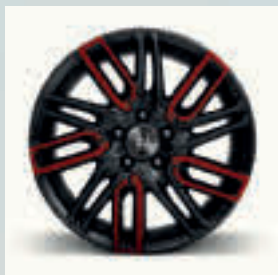

18" COMPLETE WHEELS IGNIS