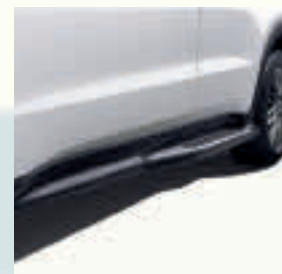

**SIDE BODY TRIMS -
BODY-COLOURED**

FRONT MUD GUARDS

REAR MUD GUARDS

DOOR VISORS

**FRONT AERO BUMPER
BODY-COLOURED**

FRONT AERO BUMPER

REAR AERO BUMPER

RUNNING BOARDS