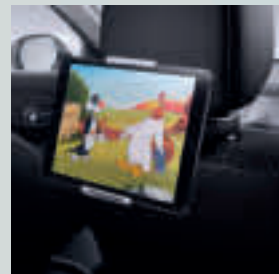

SPEAKER RING AND DOOR ILLUMINATION SET

AUTO DIMMING MIRROR

REAR SHELF

REAR ARMREST BAG

MULTI UTILITY BAG

ASHTRAY

CIGAR LIGHTER

COAT HANGER SET