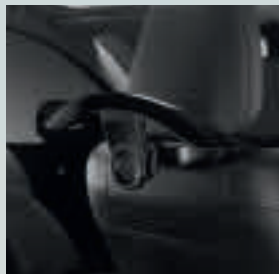

SPEAKER RING AND DOOR ILLUMINATION SET

AUTO DIMMING MIRROR

REAR SHELF

REAR ARMREST BAG

MULTI UTILITY BAG

ASHTRAY

CIGAR LIGHTER

COAT HANGER SET