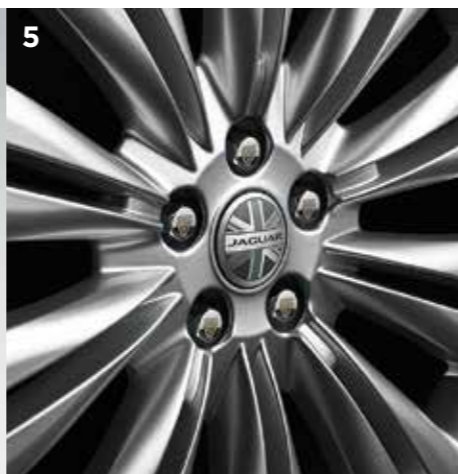

5. WHEEL CENTRE BADGE - UNION JACK

A distinctive monochrome centre badge featuring the Jaguar logo with a Union Jack design providing a British twist.