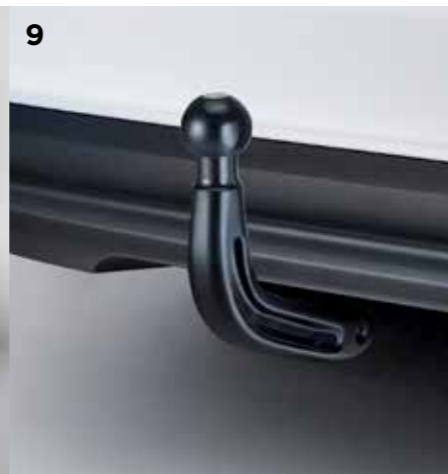

9

9. TOWING SYSTEMS

Bespoke towing systems for XE, providing up to 1,800kg towing capacity. Choose from manually detachable or electrically deployable towing systems, designed to ensure a clean look when not in use. For fitment a towing electrics module and a choice of rear valance (dependent on engine derivative) are required. Not applicable on XE S.