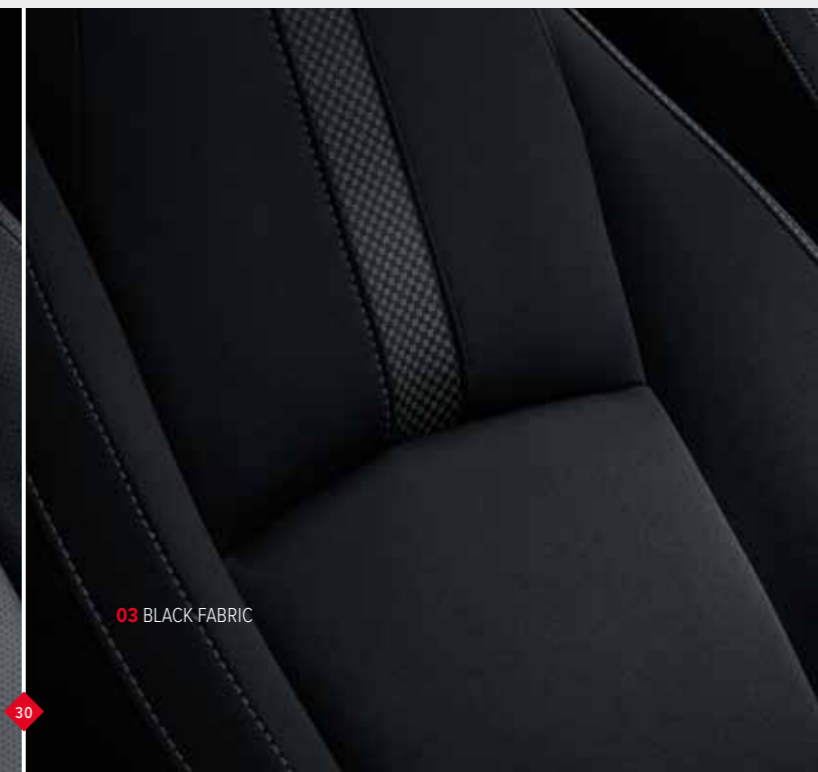

03 BLACK FABRIC