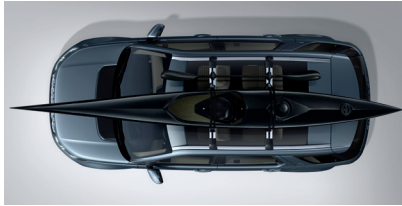

Aqua Sports Carrier

Carries a sailboard, canoe or kayak. Includes lockable multi-purpose holder to carry oars or paddles. Tilts to facilitate loading/unloading. Features lockable straps and rubber supports. Maximum load capacity 45kg.