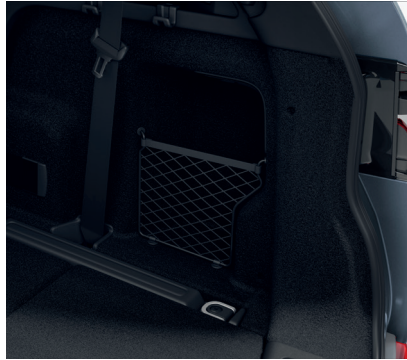

Loadspace Net - Side

Keep smaller items safely stowed away - but easy to find - with a loadspace side net.