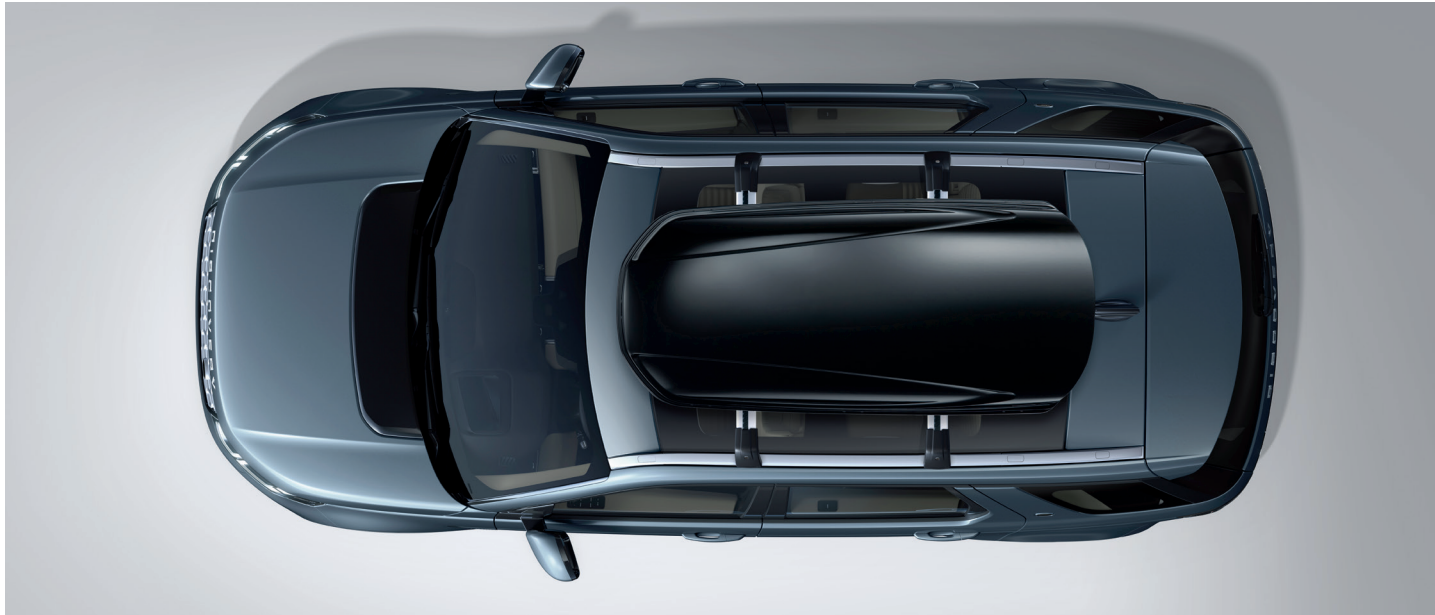

Luggage Roof Box

Roof mounted luggage box with Gloss Black finish. Opens from both sides and is lockable for security. Includes power-grip mounting for easy and quick fixing to the cross bars. Maximum payload 75kg.