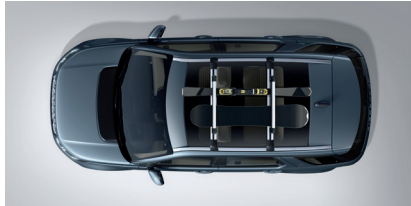

CARRYING

Ski/Snowboard Carrier

Carries four pairs of skis or two snowboards and incorporates slider rails for easy loading, is also lockable for security. Maximum payload 36kg.