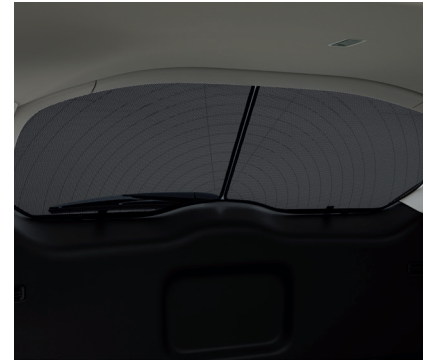

Sunshade - Side Windows, Second and Third Row and Rear Tailgate

Easy to install or remove these sun blinds provide increased comfort helping to protect passengers and the interior from heat and glare of the sun.