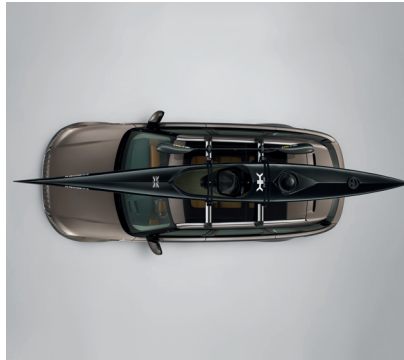

CARRYING

Ski/Snowboard Carrier

Carries four pairs of skis or two snowboards and incorporates slider rails for easy loading, is also lockable for security.

Aqua Sports Carrier

Carries a sailboard, canoe or kayak. Includes lockable multi-purpose holder to carry oars or paddles. Tilts to facilitate easy loading/unloading. Features lockable straps and rubber supports to maintain optimum weight distribution whilst protecting the kayak and vehicle from scratches/scuffs. When fitted maximum load capacity is 45kg.