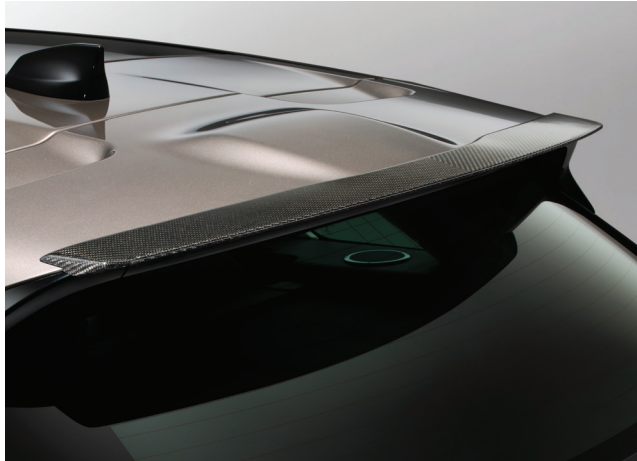

Mirror Covers - Gloss Black

Gloss Black mirror covers to enhance the vehicle's exterior design cues.

EXTERIOR STYLING

Rear Spoiler - Carbon Fibre

Sleek and dynamic, the high-grade Carbon Fibre rear spoiler provides a performance-inspired styling enhancement to the Range Rover Velar's exterior design cues.