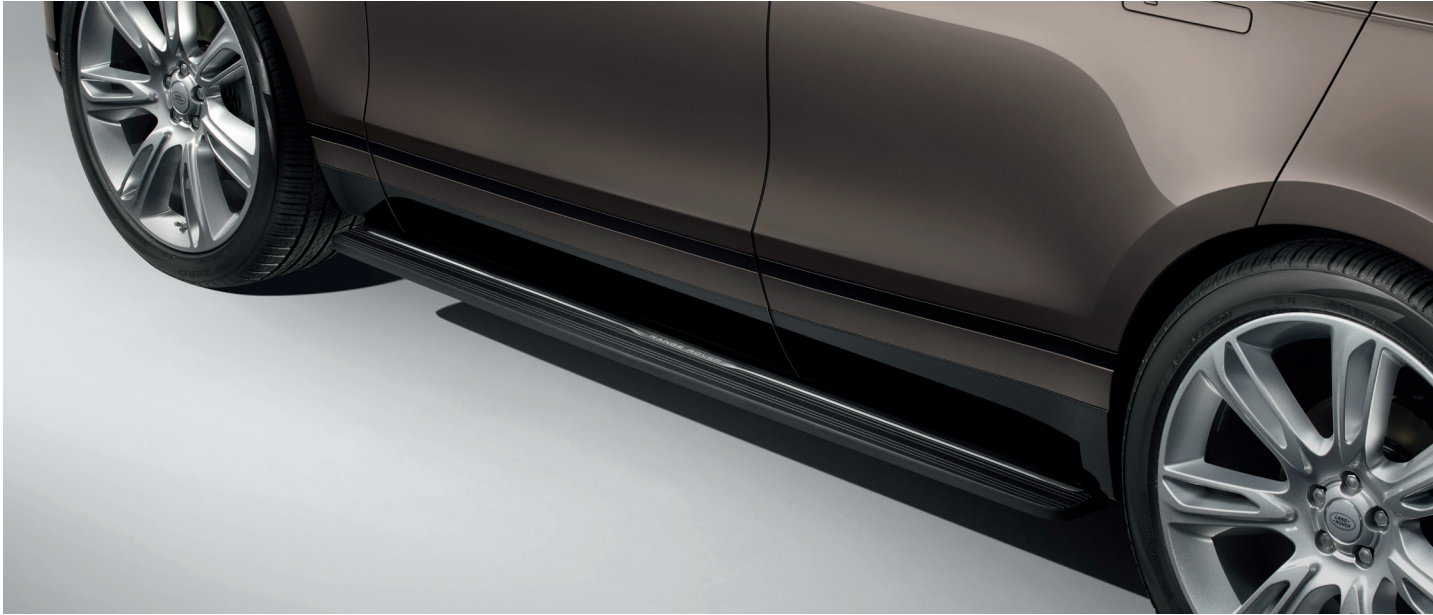

Deployable Side Steps

These smart, practical steps make it easier to get in and out of the vehicle. Neatly stowed under the sills, the side steps automatically deploy as soon as the door is opened, or when activated by the key fob. They stow automatically when the door is closed. The side steps are sensitive to obstructions. Automatic mode can be overridden to allow access to the roof when the doors are closed. The deployable side steps are compatible with front mudflaps and feature a stainless steel finish with laser etched Range Rover branding.