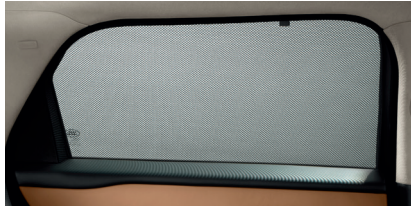

FUNCTION & TECHNOLOGY

Sunshade

Easy to install or remove these sun blinds provide increased comfort helping to protect passengers from heat and glare of the sun.