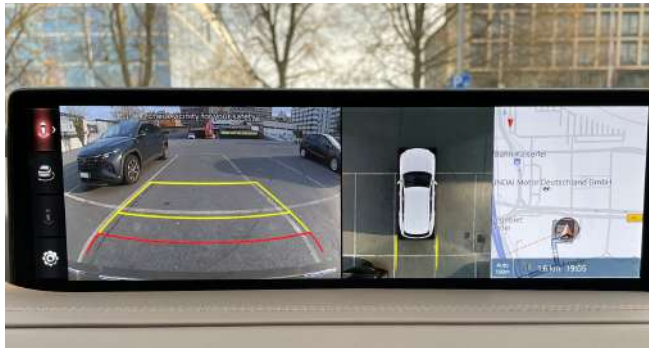

DRIVING TECHNOLOGY

On motorways, when changing lanes or taking a corner, the G80's driving technology is there to help.

ADVANCED DRIVING ASSISTANCE

HIGHWAY DRIVING ASSIST II

On the motorway, HDA-II calculates the distance to the car ahead to maintain the current stable driving status. If another car cuts in or drifts too close, HDA-II will quickly and safely help adjust your position.

MAP BASED SMART CRUISE CONTROL

The system helps drive at a safe speed on the highway using navigation.

INTRODUCING G80 TECHNOLOGY

EXPERIENCE A NEW CALM

TECHNOLOGY TO MAKE LIFE EASIER

The Surround View Monitor uses multiple cameras to provide you with a 360° view around your Genesis, making forward and reverse parking easier and safer.