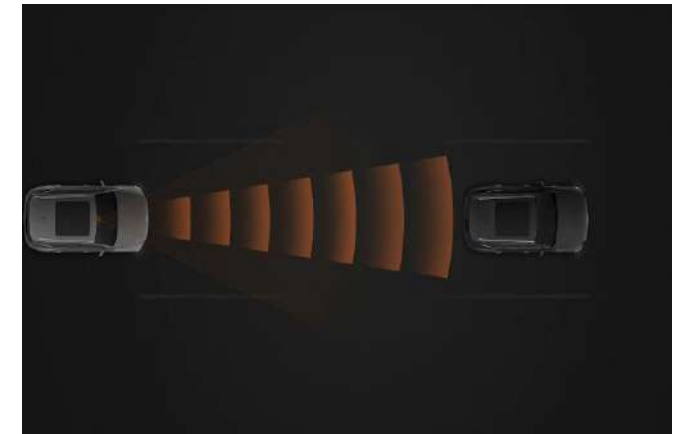

MACHINE LEARNING

SMART CRUISE CONTROL

Using the latest AI innovations, SCC learns how you tend to drive, how you accelerate and your response time. When you use cruise control it will match your familiar driving style.

The technical features and trims of the described or depicted vehicles throughout in this brochure and our website are examples only. They may not be standard or available for all engines styles, may vary in specific countries and are subject to change at any time.