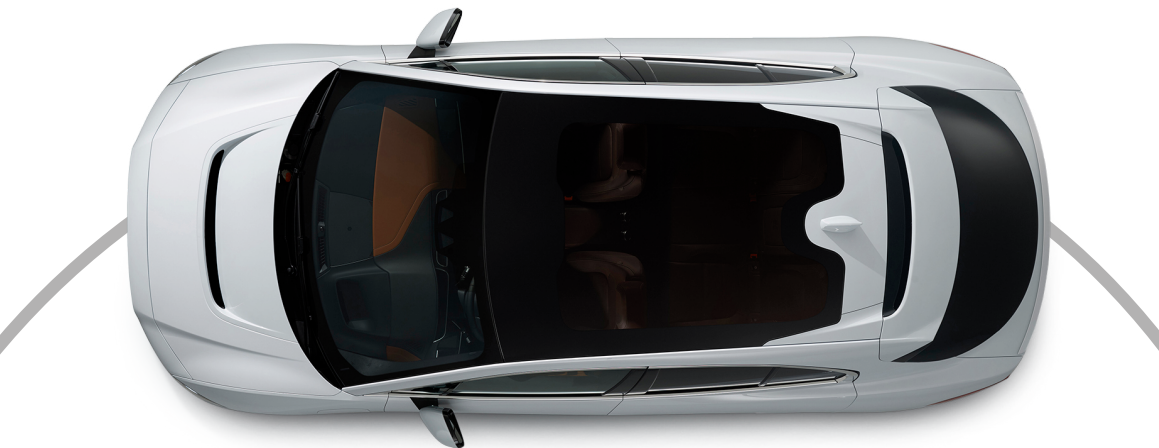

TECHNICAL SPECIFICATIONS

⚙️ Configure your I-PACE at jaguar.co.uk

TECHNICAL SPECIFICATIONS

Vehicle Height

With roof antenna 1,565mm

Headroom

Maximum front headroom 994mm
(with fixed panoramic roof fitted 1,013mm)
Maximum rear headroom 961mm
(with fixed panoramic roof fitted 968mm)

Legroom

Maximum front legroom 1,040mm
Maximum rear legroom 890mm

Loadspace Capacity

Height 732mm, Width 1,244mm
Loadspace width between arches 1,060mm

Rear seats upright

Length at floor 967mm
Maximum loadspace volume behind second row
Dry* 505 litres, Wet** 656 litres†

Rear seats forward

Length at floor 1,797mm
Maximum loadspace volume behind second row
Dry* 1,163 litres, Wet** 1,453 litres†

Turning Circle

Kerb-to-kerb 11.98m
Wall-to-wall 12.4m
Turns lock-to-lock 2.52

POWERTRAIN	EV400
Power	400PS
Battery	90kWh
Drive	AWD

BRAKES	
Front type	Ventilated disc
Front diameter (mm)	350
Rear type	Ventilated disc
Rear diameter (mm)	325
Park brake	Electric Park Brake (EPB) integrated into brake caliper

WEIGHTS†† [KG]	
Weight (EU Unladen)	2.208
Gross vehicle weight	2.670
Maximum mass on each axle (front)	1.320
Maximum mass on each axle (rear)	1.450

ROOF CARRYING [KG]	
Maximum roof load (including Roof Cross Bars)	75

PERFORMANCE	TEL‡	TEH‡
WLTP Range (Combined)	292 miles (470km)	258 miles (415km)
WLTP Consumption (Combined)	35.4kWh/100 miles (22.0kWh/100km)	39.9kWh/100 miles (24.8kWh/100km)
CO2 Emissions	0g CO2/km	
Maximum speed	124mph (200km/h)	
Acceleration	0-60mph 4.5 secs (0-100km/h 4.8 secs)	

*Dry: Volume as measured with VDA-compliant solid blocks (200mm x 50mm x 100mm). **Wet: Volume as measured by simulating the loadspace filled with liquid. †Standard specification vehicles. ††Weights reflect vehicles to standard specifications. Optional extras increase weight. ‡TEL (Test Energy Low) and TEH (Test Energy High) figures are shown as a range under WLTP testing measures. TEL refers to the lowest/most economical figures (with the lightest set of options). TEH refers to the highest/least economical figures (with the heaviest set of options). WLTP legislation dictates that where there is <5g CO₂ variance between TEL and TEH, only the TEH is declared.

WLTP (Worldwide harmonised Light vehicle Test Procedure) is the new process that has been phased in from 2017, which measures fuel, energy consumption, range and emissions in passenger vehicles in Europe. This is designed to provide figures closer to real-world driving behaviour. It tests vehicles with optional equipment and with a more demanding test procedure and driving profile.

Official EU test figures from manufacturer tests under EU legislation. For comparative purposes only. Real world figures and overall EV performance data may vary according to driving and environmental variables.