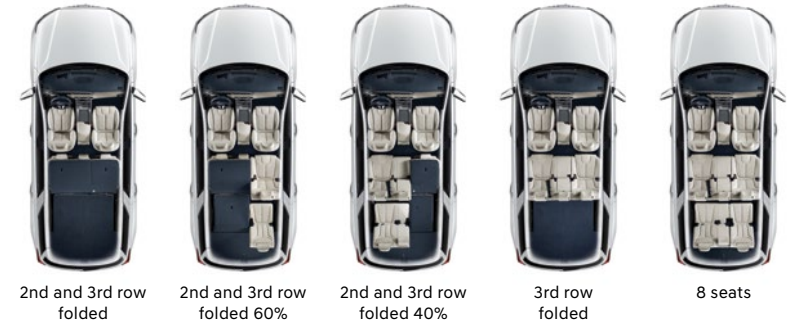

Thoughtful features throughout the cabin.

The PALISADE does an exceptional job of accommodating everyone's needs, starting with seven standard USB outlets dispersed throughout the cabin.

Cargo versatility.
The cabin space can be easily configured in a variety of different ways to tackle the demands of the moment. Enjoy up to 2,447 L total cargo capacity with all rear seats folded down.

8-passenger model shown.