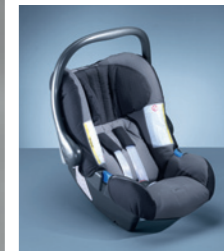

BABY SAFE

This rear-facing seat provides maximum protection for babies up to 13kg/15 months old.

ALL MODELS

FROM £120