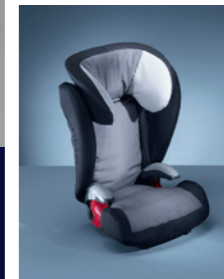

KID

Suitable for children 15-36kg/4-12 years old with height adjustable head support for maximum comfort.

ALL MODELS

£125