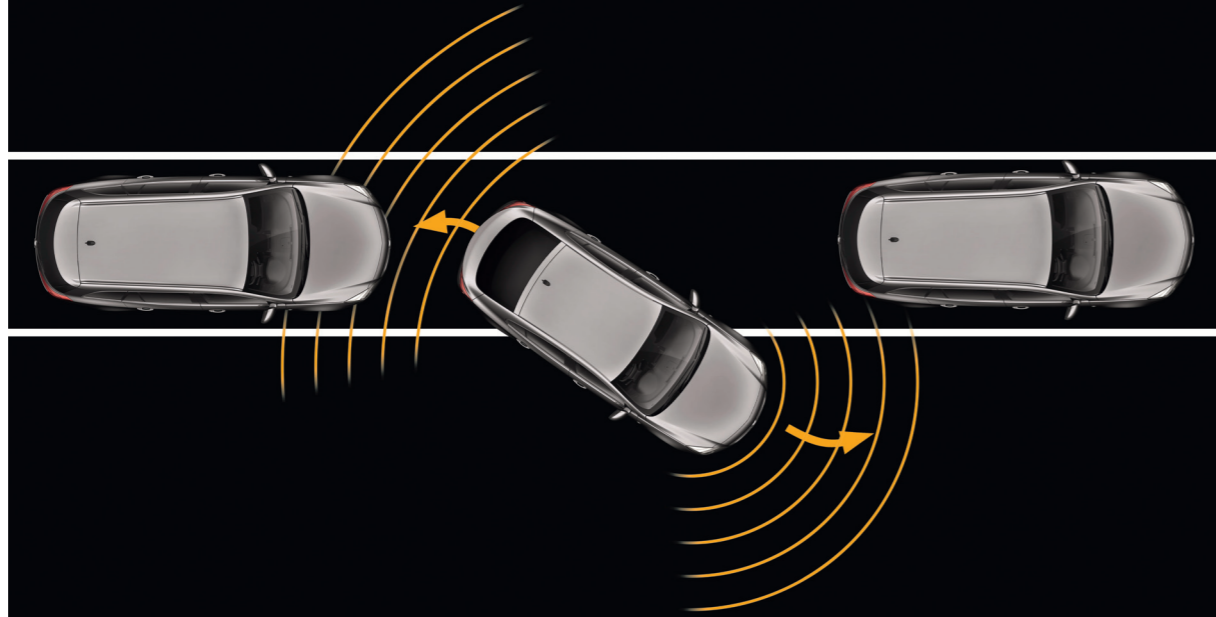

Parking Sensors

Activated automatically as you select reverse, this clever system beeps faster the closer you get to an obstruction.

Four fully flush front bumper mounted sensors **Painted £350**
Unpainted £320

Four fully flush rear bumper mounted sensors **Painted £330**
Unpainted £300