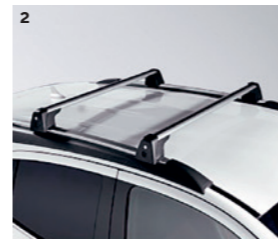

£62

Set of four.

2 ROOF BASE CARRIER

Open up your options with a base for a range of attachments from Thule®, for adventures of all kinds.

£145

3 VXR PEDAL COVERS

Give your Corsa's interior a bold look with a complete kit for manual transmission models in brushed, polished metal.