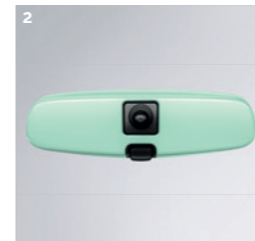

2 REAR VIEW MIRROR CAP

Make it yours with a rear view mirror cover in your favourite shade.

£58

Mint my Mind shown.