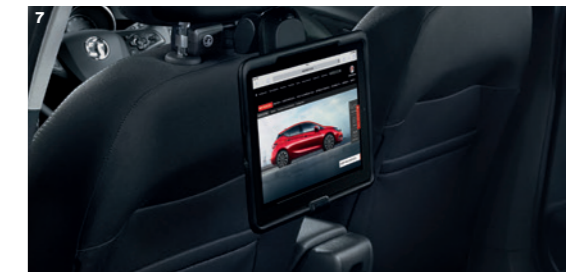

8 FLEXCONNECT FOLDING TABLE

A foldaway tray keeps your things where you need them. There's a cupholder for drinks too.

£68

Must be used in conjunction with FlexConnect Bracket.