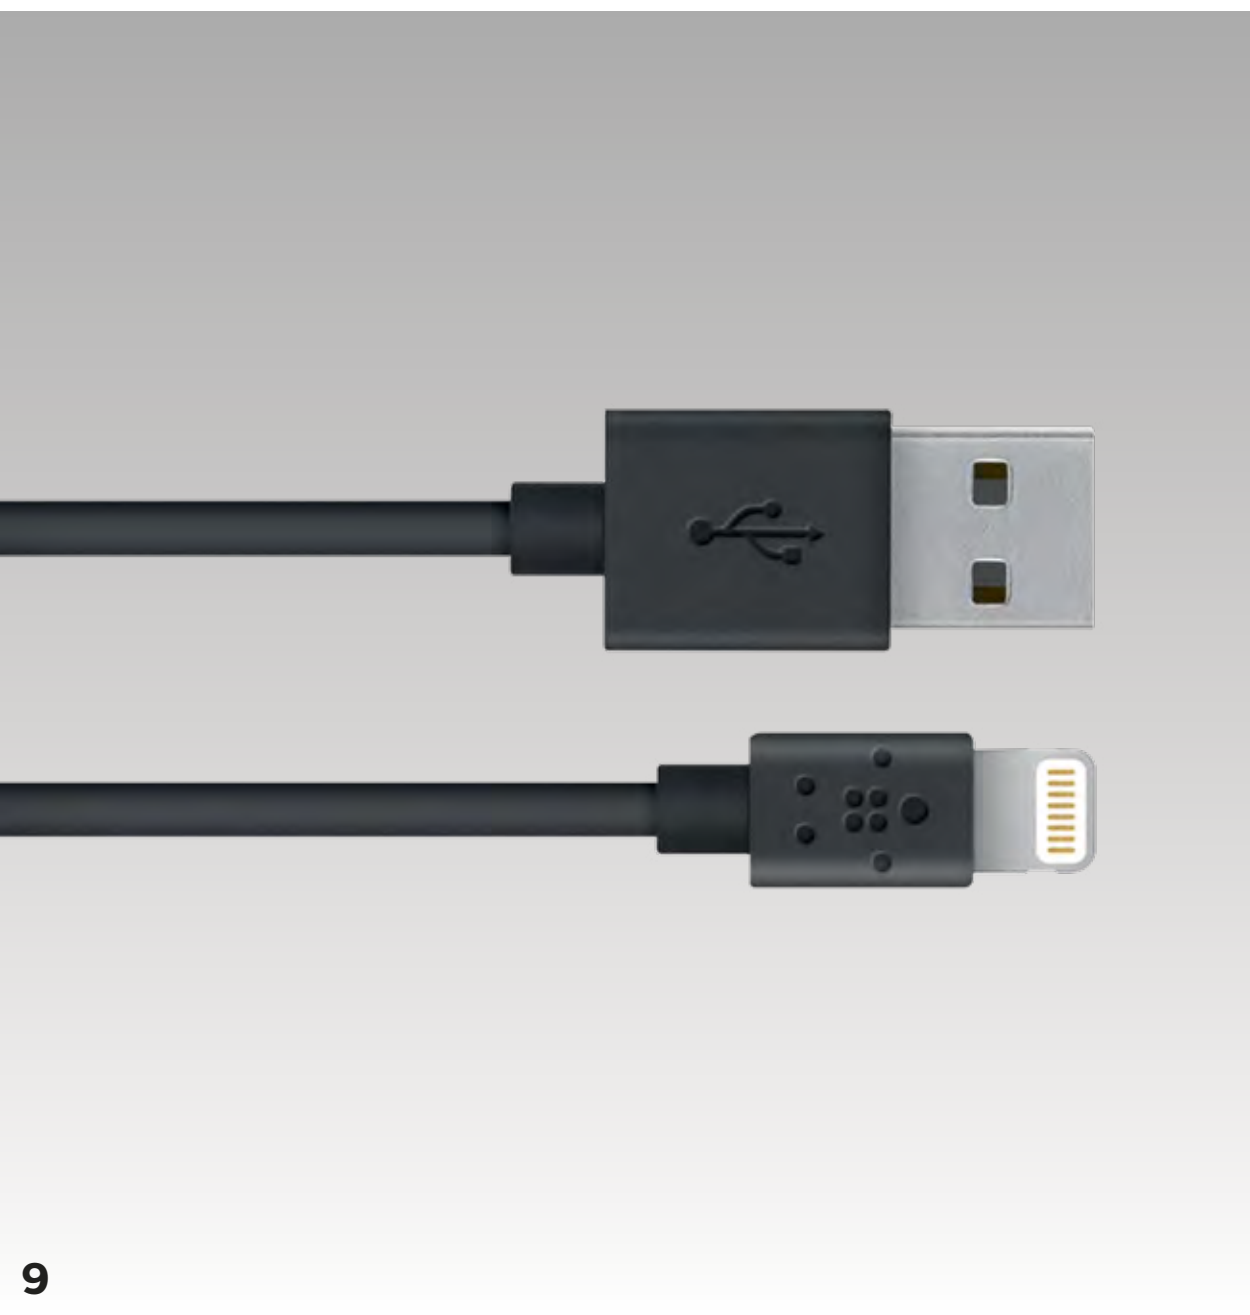

**£21.99**

**3. Universal Car Charger with Lightning Cable**

Charge and sync your device rapidly and safely.

Part No. UKNMBLCK

**£21.99**

**4. Universal Car Cup Mount**

Adjustable cup holder mount compatible with 6-inch devices.

Part No. UKNMBCHM

**£31.99**

**5. Road Rockstar**

4-Port Car Charger with extending USB hub – passengers can charge devices.

Part No. UKNMBRRS

**£31.99**

**6. Universal Car Charger with USB-C Cable**

Charge your USB-C device rapidly and safely.

Part No. UKNMBTCK

**£21.99**

**7. Universal Car Charger with Micro-USB Cable**

Charge your device rapidly and safely.

Part No. UKNMBMCK

**£16.99**

**8. USB-C Charge/Sync Cable**

Charge and sync your device.

Part No. UKNMBTCB

**£16.99**

**9. Lightning to USB Cable**

Charge and sync your device.

Part No. UKNMBLCB

**£21.99**

**10. Micro-USB Charge/Sync Cable**

Charge and sync your device.