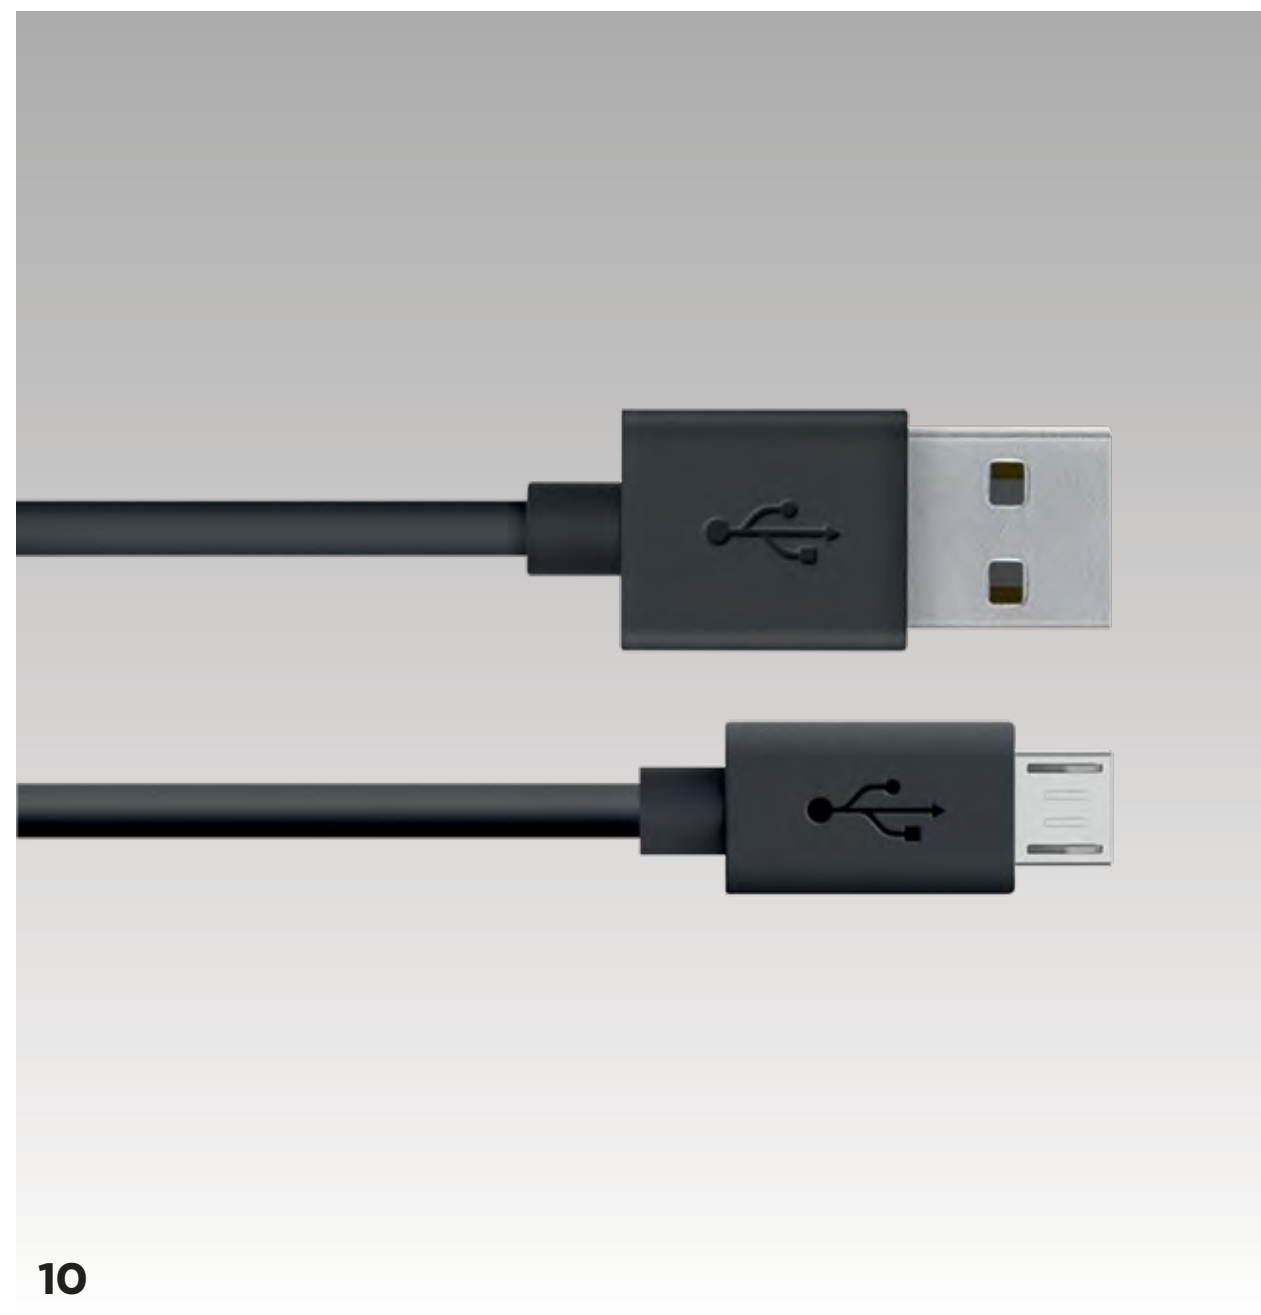

7. Universal Car Charger with Micro-USB Cable

Charge your device rapidly and safely.

Part No. UKNMBMCK

£16.99

8. USB-C Charge/Sync Cable

Charge and sync your device.

Part No. UKNMBTCB

£16.99

9. Lightning to USB Cable

Charge and sync your device.

Part No. UKNMBLCB

£21.99

10. Micro-USB Charge/Sync Cable

Charge and sync your device.

Part No. UKNMBMCB

£12.99

11. 2-Port Universal Car Charger

Charge two devices simultaneously.

Part No. UKNMBDCC

£21.99

^Every Belkin BOOST↑TUP™ mobile charger is backed by a £1,500 Connected Equipment Warranty.