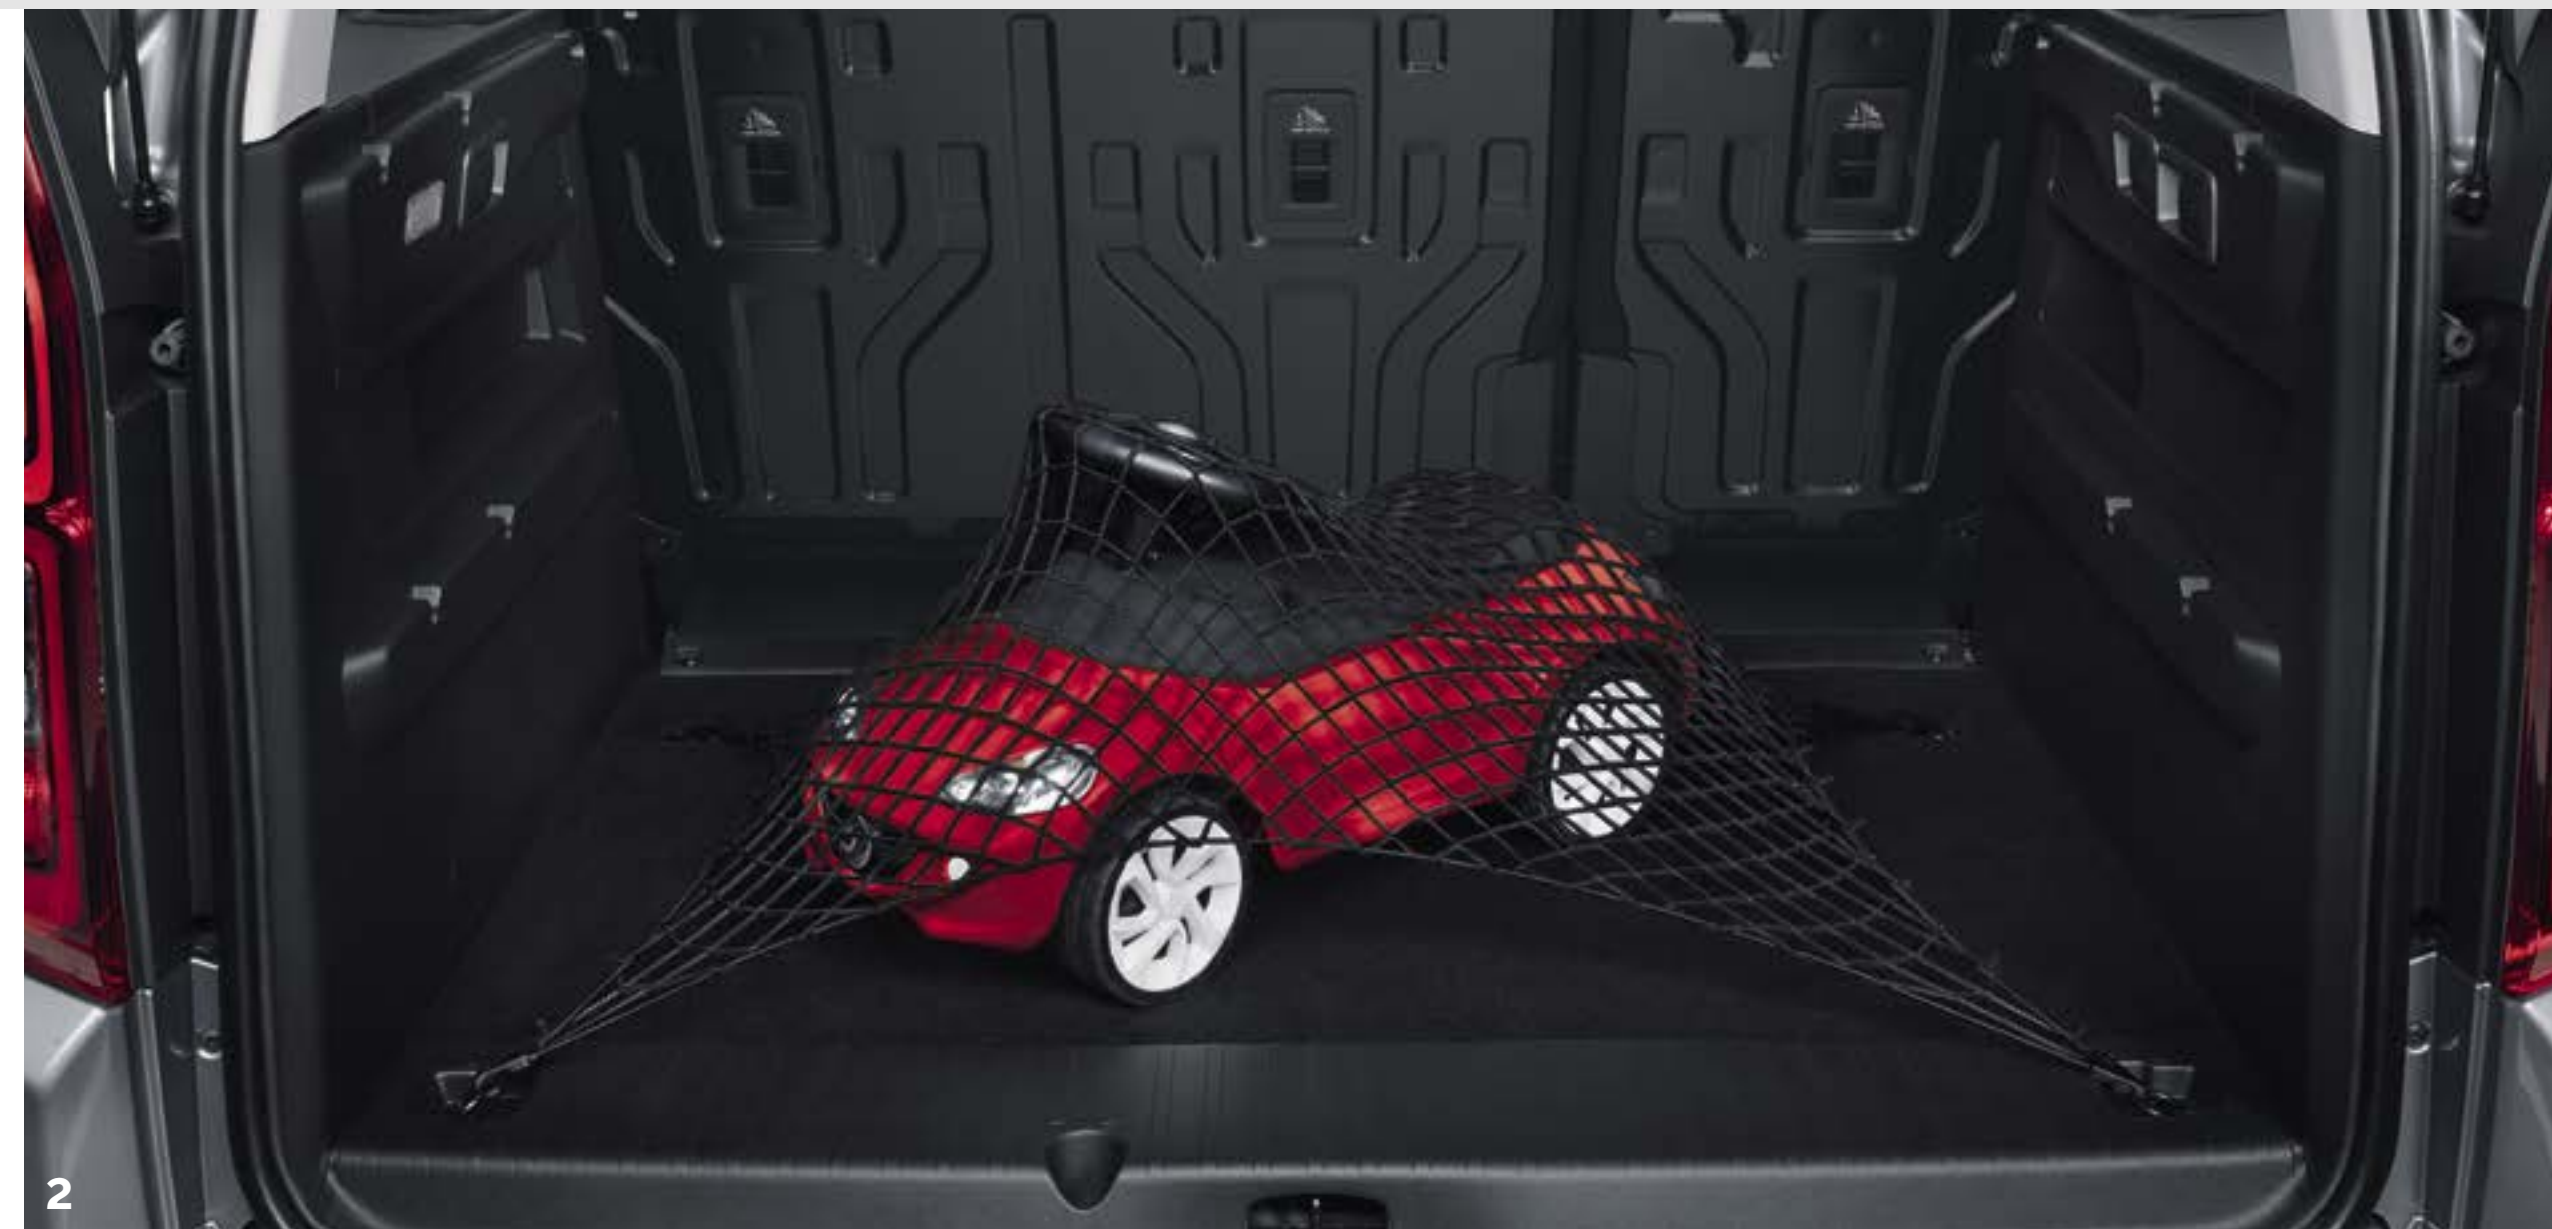

YOUR COMBO CARGO. ↑ UPGRADED.

GENUINE VAUXHALL ACCESSORIES
FOR YOUR COMBO CARGO

VAUXHALL

1

2

3

4

1. Carpet Floor Mats

Made of hard-wearing material to prevent your original carpeting from becoming damaged or dirty.

Part No. 1664473180

£42 (exc. VAT)*

2. Luggage Net

This elastic mesh net simply attaches to hooks in the floor, helping to keep light items in place while driving.

Better safety when the weather takes a turn for the worse. Splash guards protect the lower parts of the vehicle from water, mud and gravel, as well as helping you to avoid splashing vehicles behind you.

For use with Roof Base Carrier

1. Thule Ladder Tilt 311

The ladder carrier that saves your back and your time.

- Can be pulled away from the roof and tilted down the side of the vehicle, giving you a more comfortable loading height.
- Made from durable, lightweight aluminium.
- A ratchet mechanism with durable rubber straps secure the ladder quickly and easily.
- Load capacity of 50kg.
- 3-part extension ladders.
- Includes the Ladder Step Adapter 310 for when the steps are off-centre.