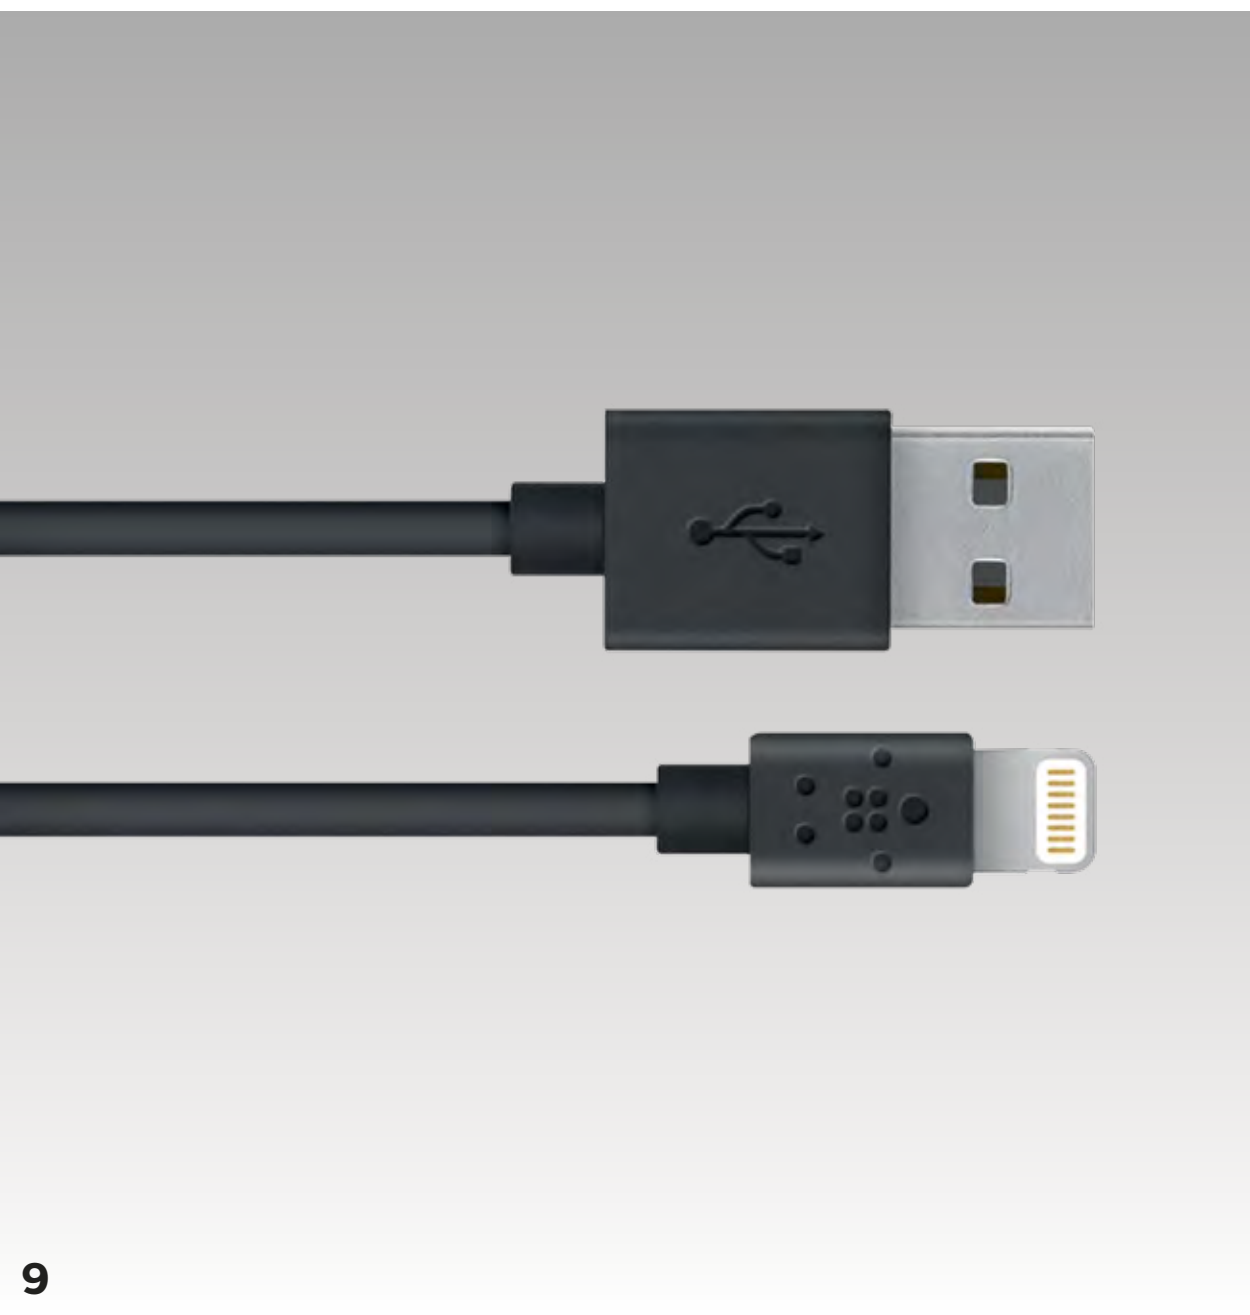

3. Universal Car Charger with Lightning Cable

Charge and sync your device rapidly and safely.

Part No. UKNMBLCK

£21.99

4. Universal Car Cup Mount

Adjustable cup holder mount compatible with 6-inch devices.

Part No. UKNMBCHM

£31.99

5. Road Rockstar

4-Port Car Charger with extending USB hub – passengers can charge devices.

Part No. UKNMBRRS

£31.99

6. Universal Car Charger with USB-C Cable

Charge your USB-C device rapidly and safely.

Part No. UKNMBTCK

£21.99

7. Universal Car Charger with Micro-USB Cable

Charge your device rapidly and safely.

Part No. UKNMBMCK

£16.99

8. USB-C Charge/Sync Cable

Charge and sync your device.

Part No. UKNMBTCB

£16.99

9. Lightning to USB Cable

Charge and sync your device.

Part No. UKNMBLCB

£21.99

10. Micro-USB Charge/Sync Cable

Charge and sync your device.