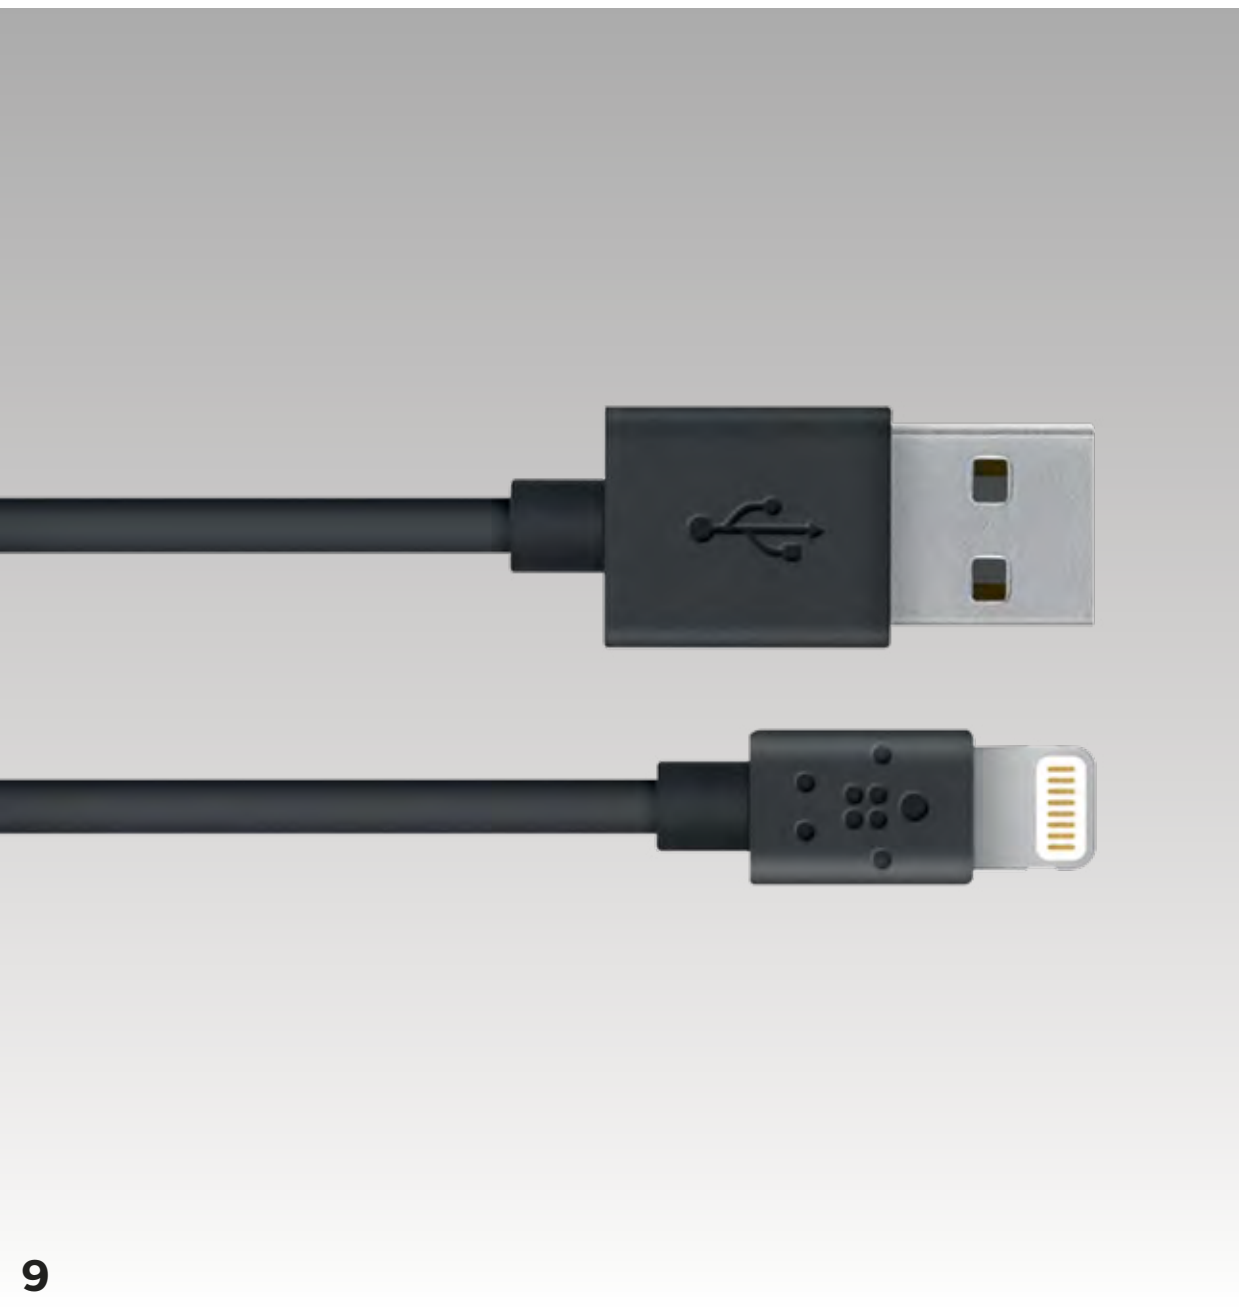

MOKKA X BELKIN CRADLES AND CHARGING^

7. Universal Car Charger with Micro-USB Cable

Charge your device rapidly and safely.

Part No. UKNMBMCK

£16.99

8. USB-C Charge/Sync Cable

Charge and sync your device.

Part No. UKNMBTCB

£16.99

9. Lightning to USB Cable

Charge and sync your device.

Part No. UKNMBLCB

£21.99

10. Micro-USB Charge/Sync Cable

Charge and sync your device.

Part No. UKNMBMCB

£12.99

11. 2-Port Universal Car Charger

Charge two devices simultaneously.

Part No. UKNMBDCC

£21.99

^Every Belkin BOOST↑TUP™ mobile charger is backed by a £1,500 Connected Equipment Warranty.