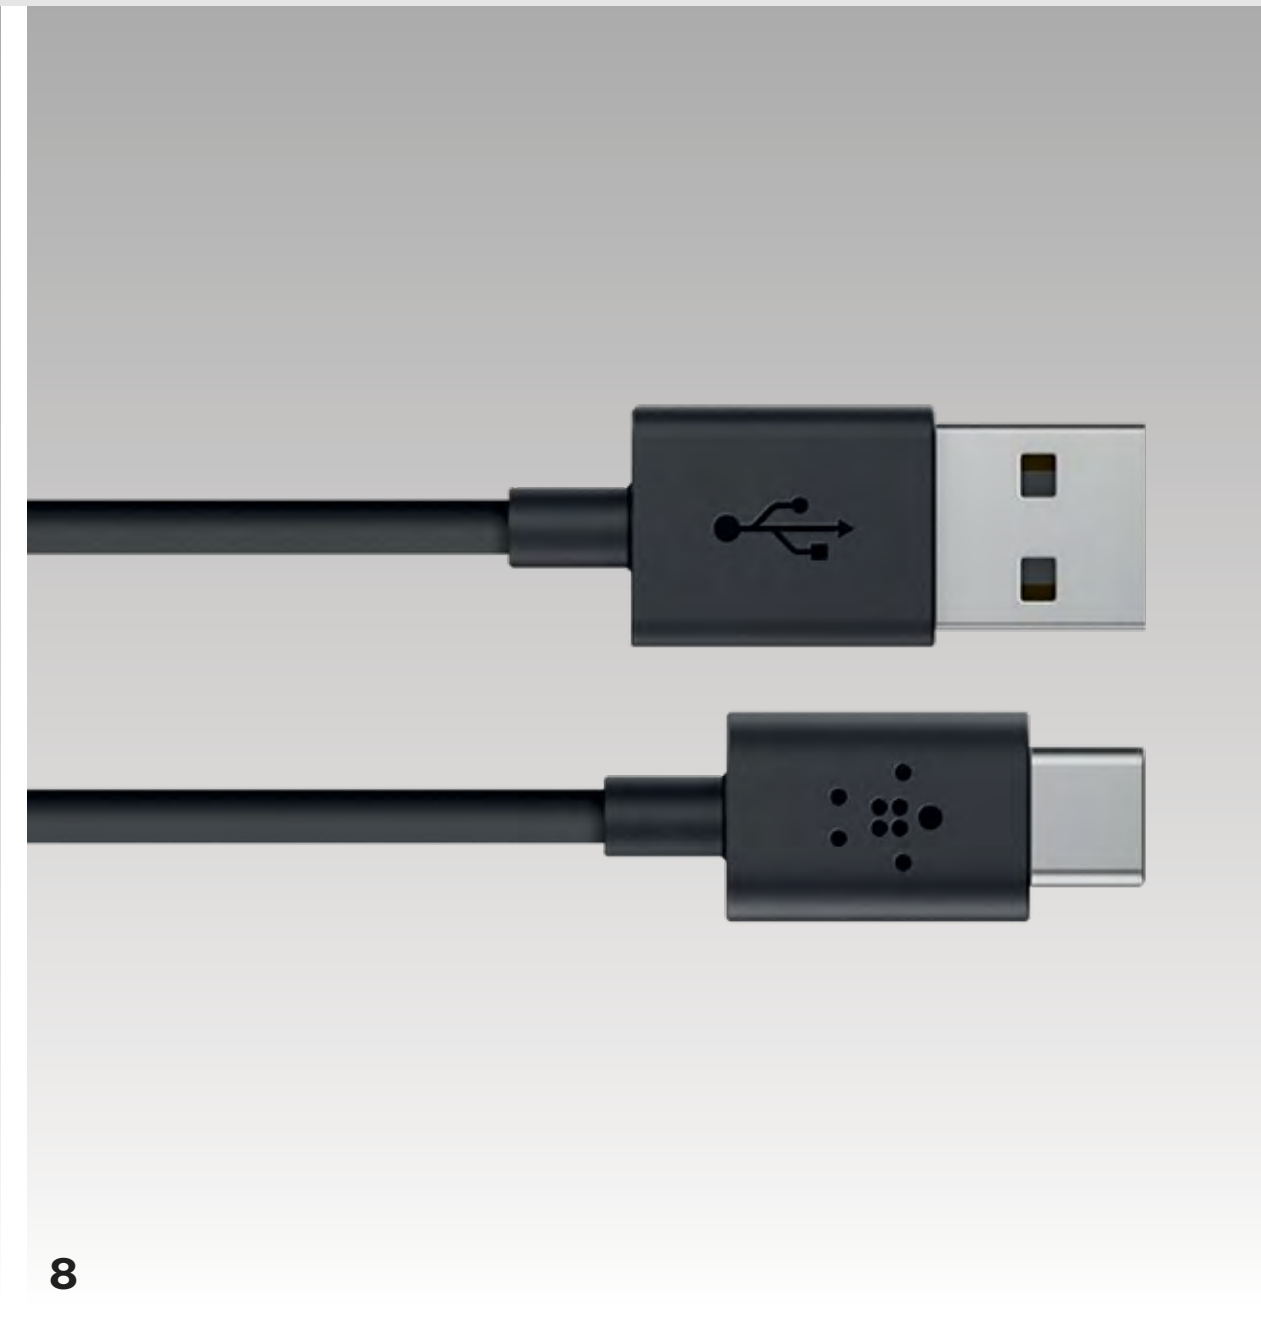

MOKKA X BELKIN CRADLES AND CHARGING^

7. Universal Car Charger with Micro-USB Cable

Charge your device rapidly and safely.

Part No. UKNMBMCK

£16.99

8. USB-C Charge/Sync Cable

Charge and sync your device.

Part No. UKNMBTCB

£16.99

9. Lightning to USB Cable

Charge and sync your device.

Part No. UKNMBLCB

£21.99

10. Micro-USB Charge/Sync Cable

Charge and sync your device.

Part No. UKNMBMCB

£12.99

11. 2-Port Universal Car Charger

Charge two devices simultaneously.

Part No. UKNMBDCC

£21.99

^Every Belkin BOOST↑TUP™ mobile charger is backed by a £1,500 Connected Equipment Warranty.