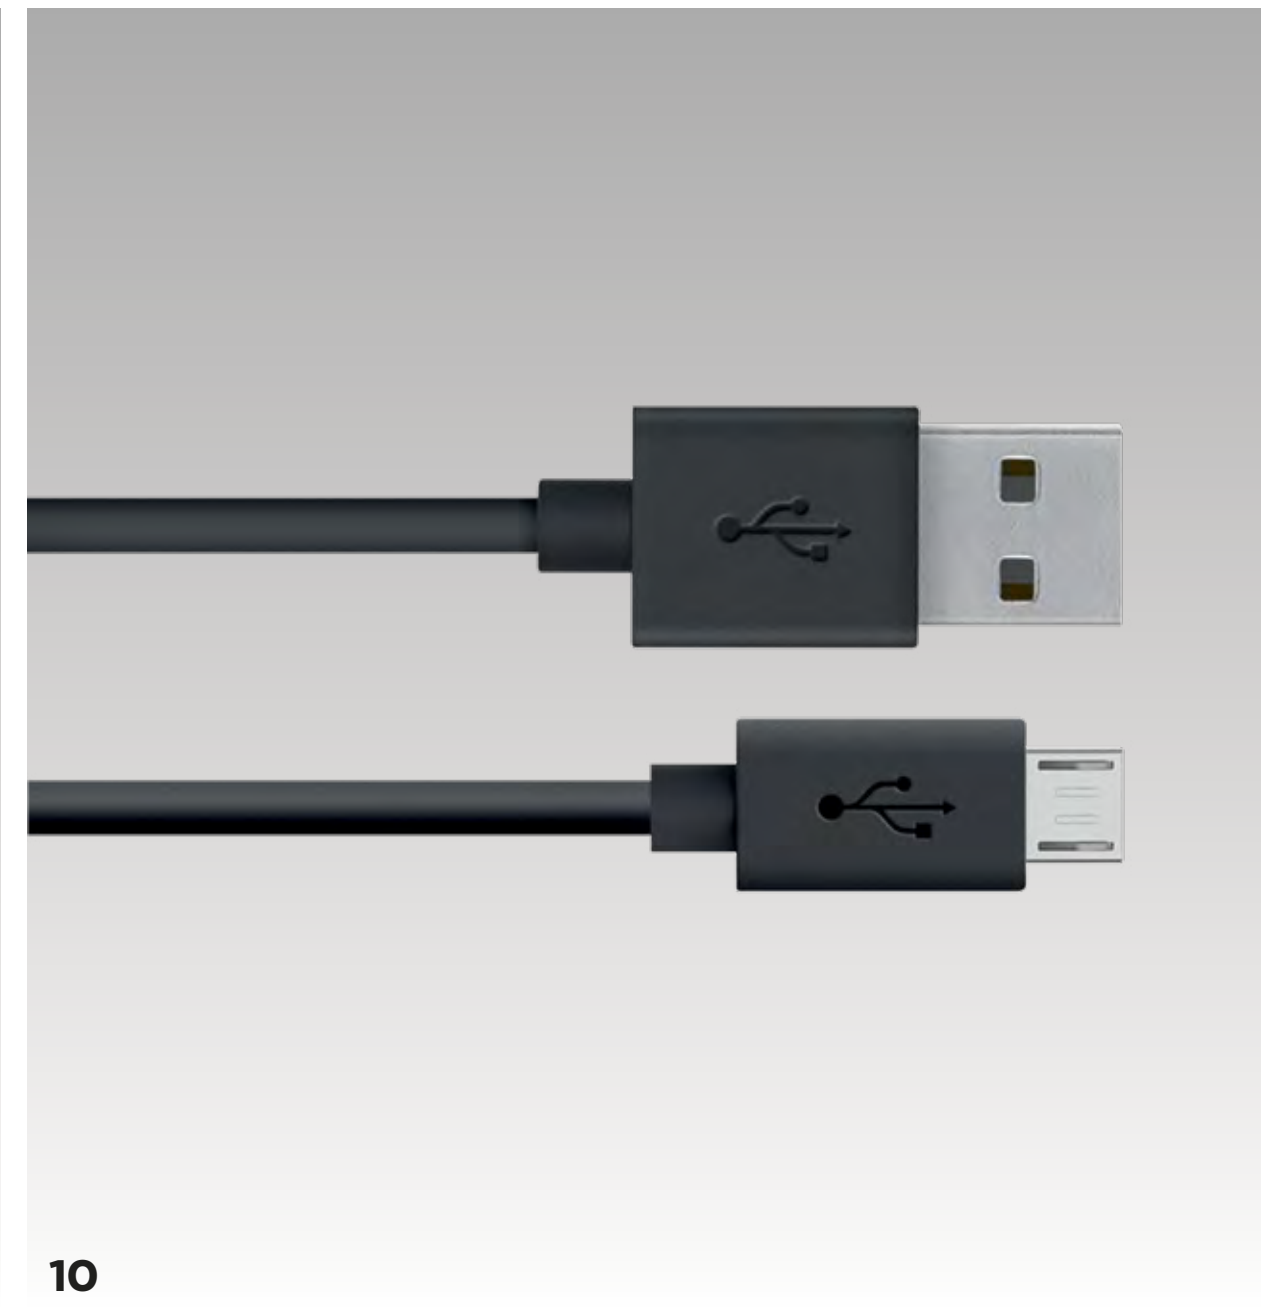

MOKKA X BELKIN CRADLES AND CHARGING^

7. Universal Car Charger with Micro-USB Cable

Charge your device rapidly and safely.

Part No. UKNMBMCK

£16.99

8. USB-C Charge/Sync Cable

Charge and sync your device.

Part No. UKNMBTCB

£16.99

9. Lightning to USB Cable

Charge and sync your device.

Part No. UKNMBLCB

£21.99

10. Micro-USB Charge/Sync Cable

Charge and sync your device.

Part No. UKNMBMCB

£12.99

11. 2-Port Universal Car Charger

Charge two devices simultaneously.

Part No. UKNMBDCC

£21.99

^Every Belkin BOOST↑TUP™ mobile charger is backed by a £1,500 Connected Equipment Warranty.