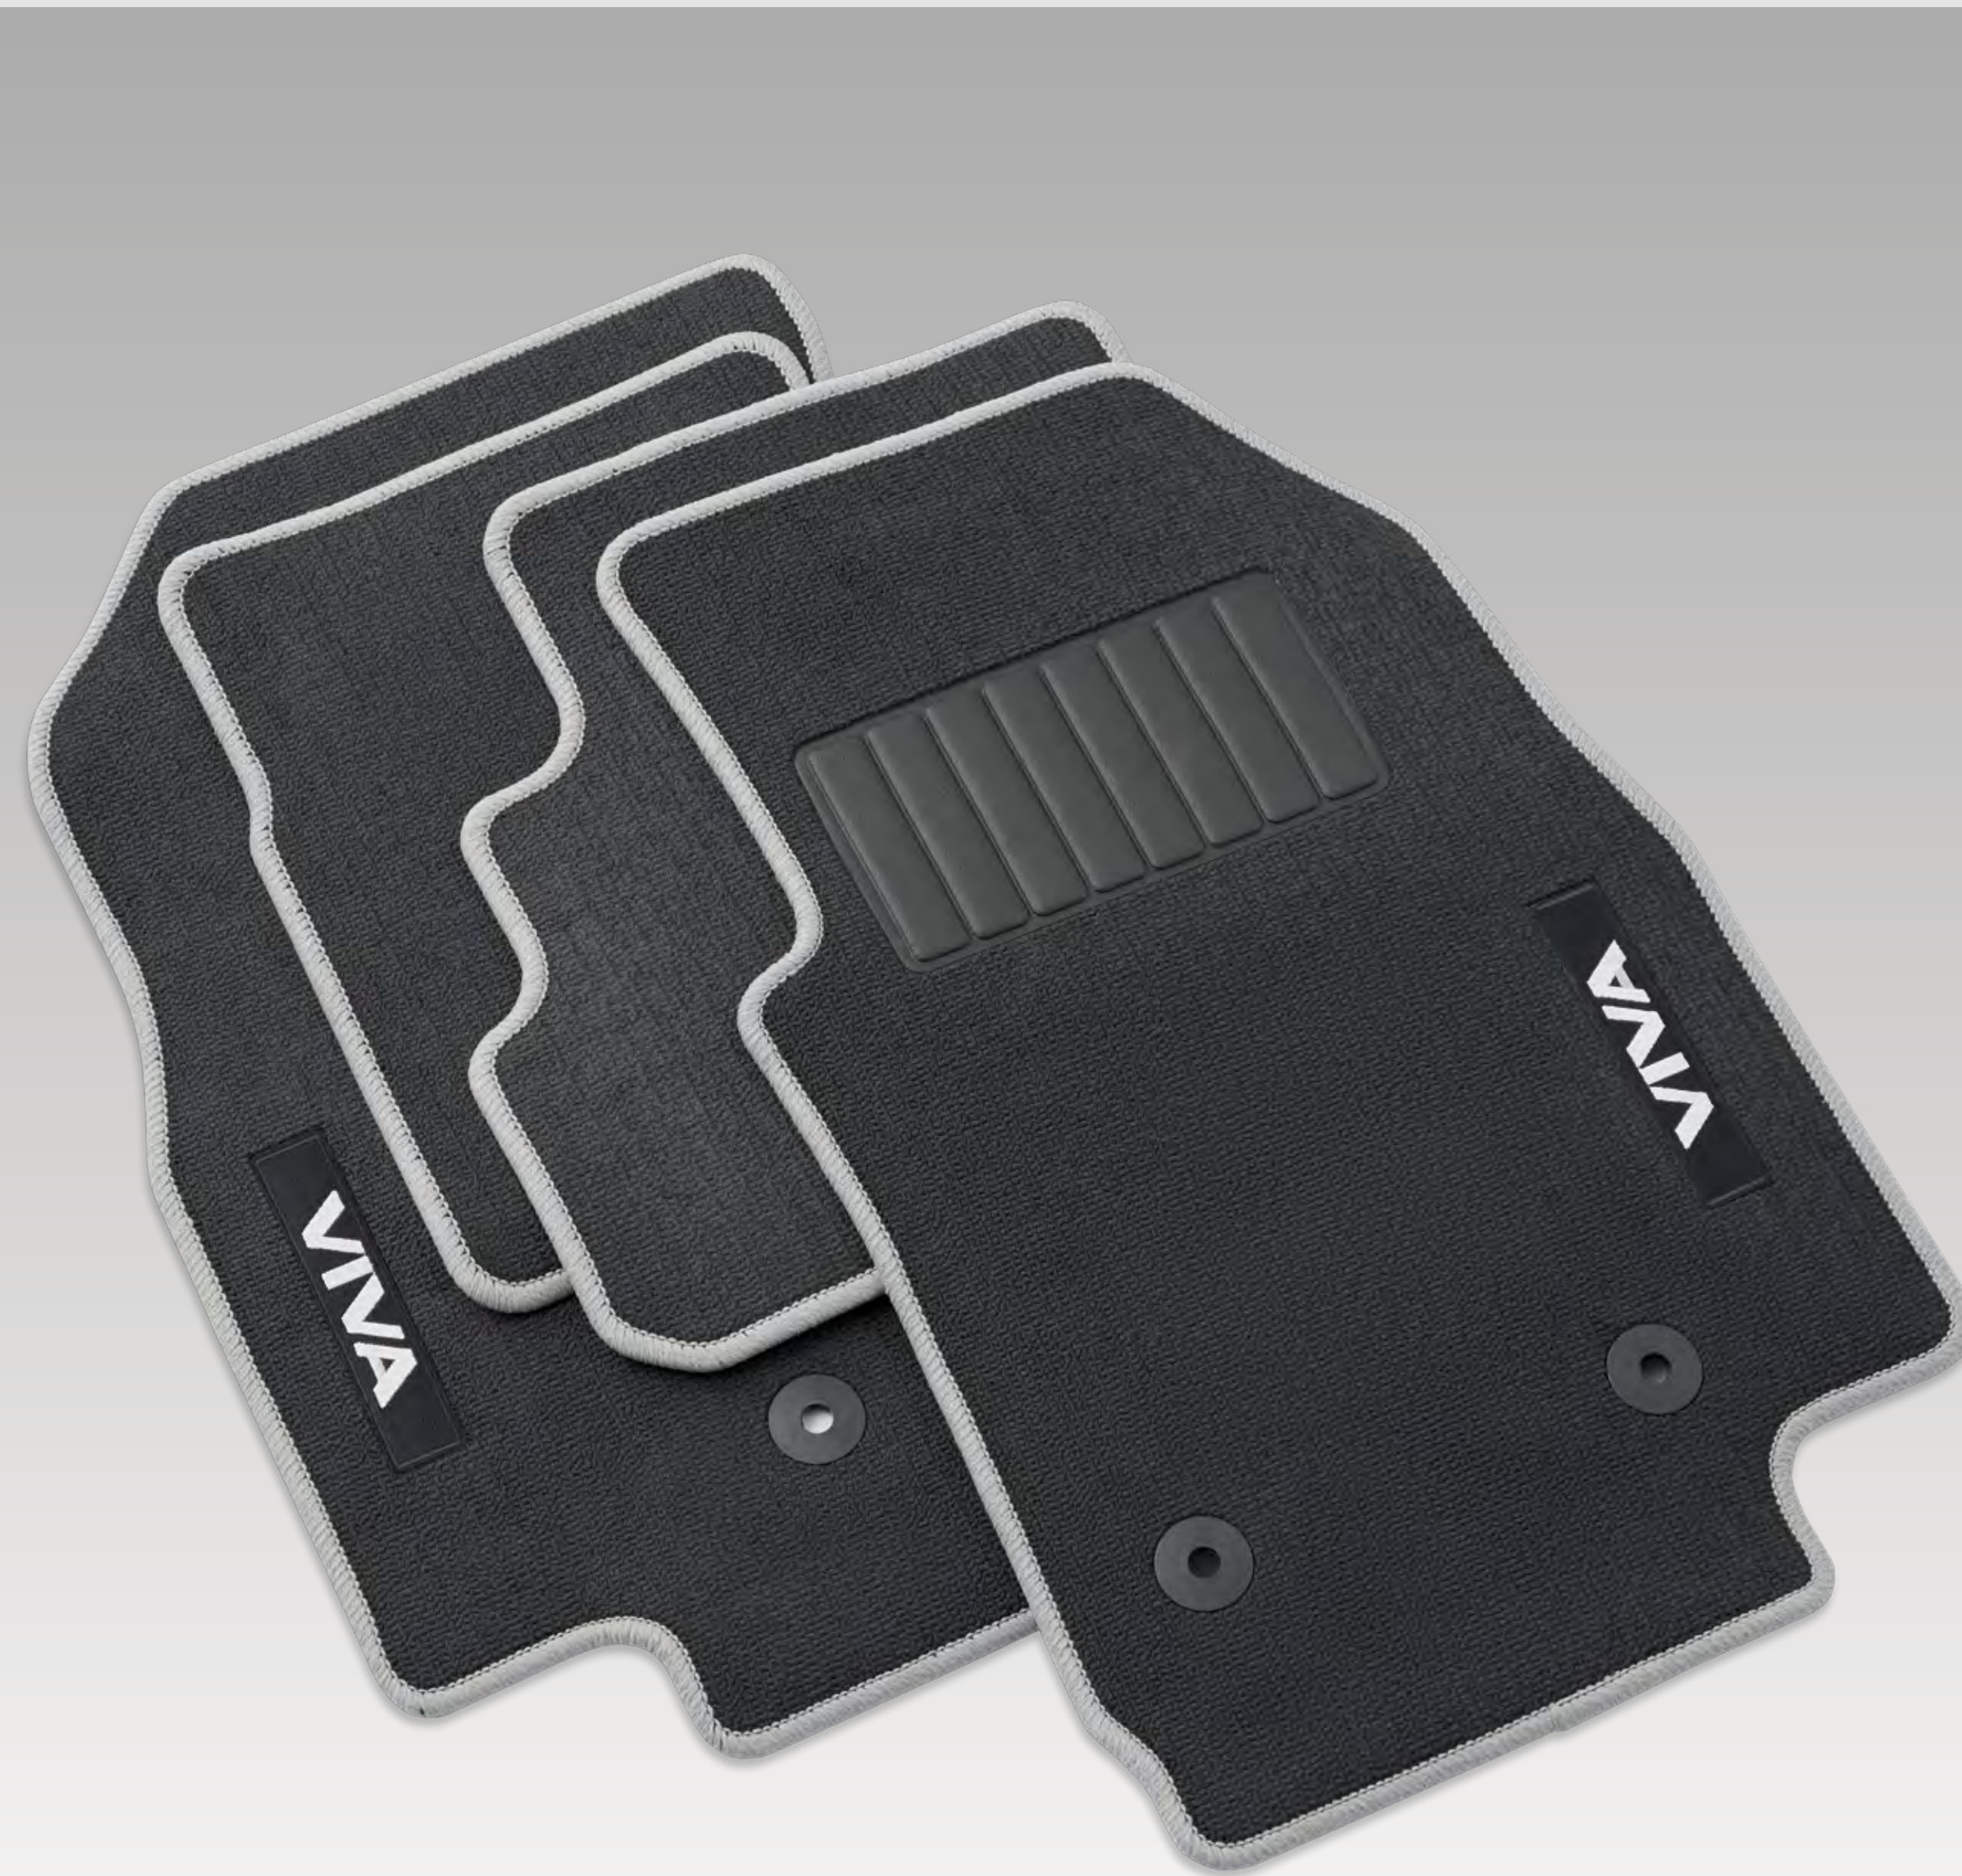

Part No. 95333631

£164

11. Cargo Net

Flexible solution that holds light items in place in the luggage compartment.

Part No. 95224529

£36

Get all the extra's you need in one place with our specially priced accessory packs.