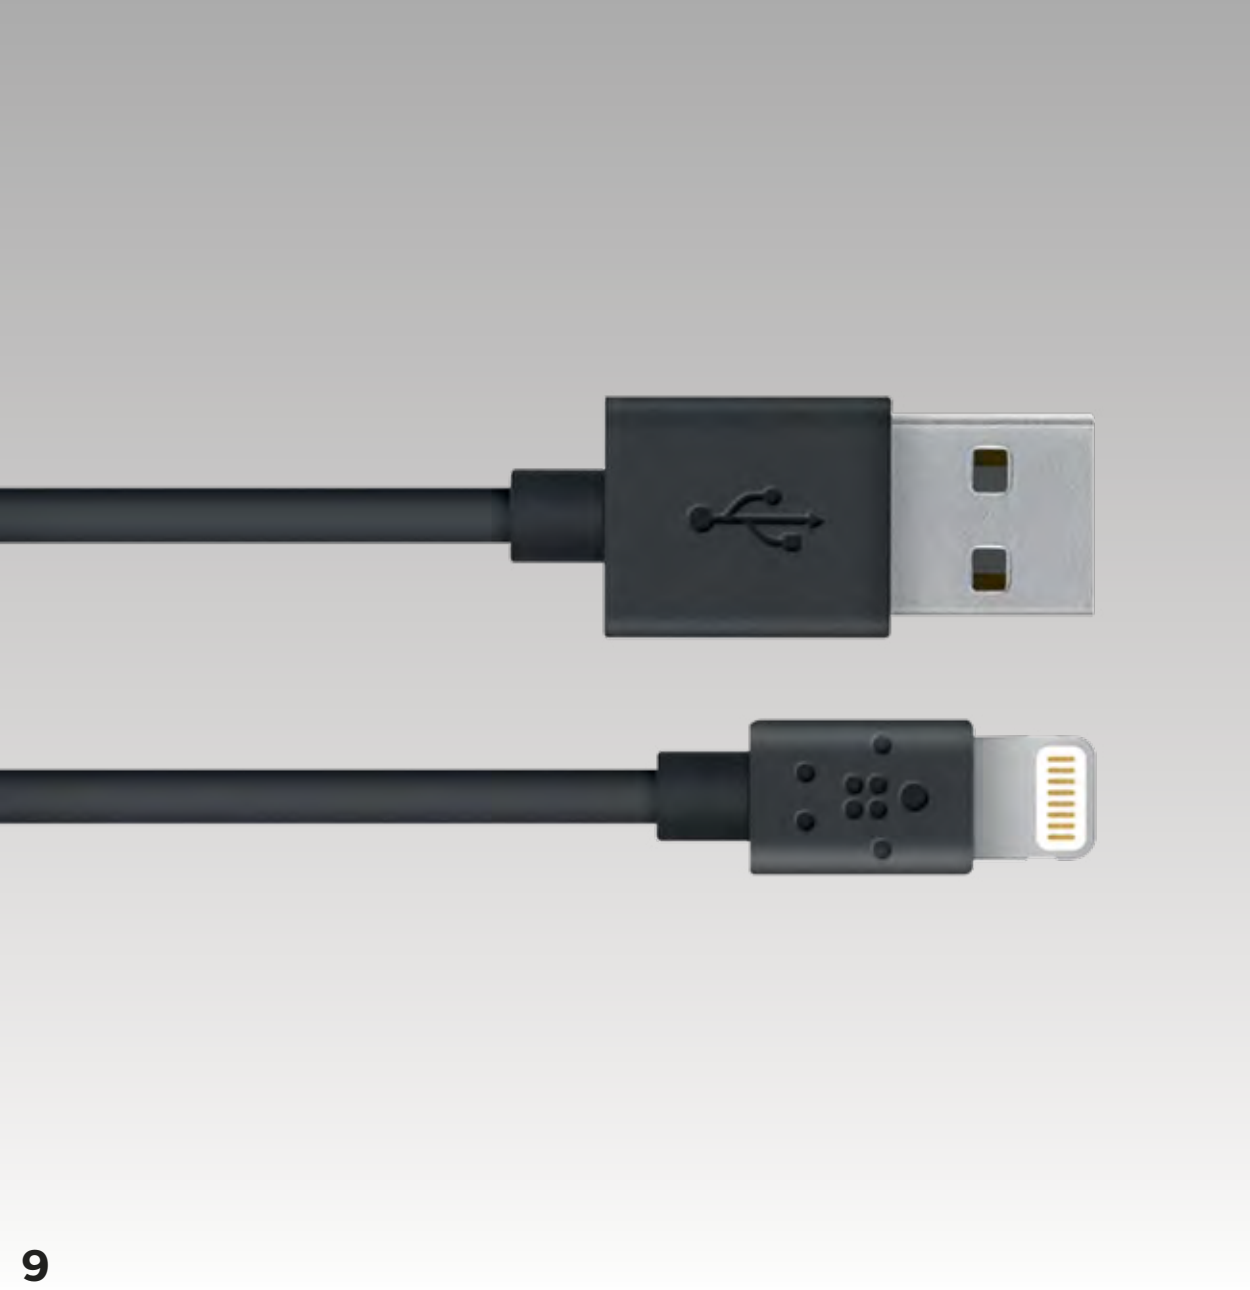

7. Universal Car Charger with Micro-USB Cable

Charge your device rapidly and safely.

Part No. UKNMBMCK

£16.99

8. USB-C Charge/Sync Cable

Charge and sync your device.

Part No. UKNMBTCB

£16.99

9. Lightning to USB Cable

Charge and sync your device.

Part No. UKNMBLCB

£21.99

10. Micro-USB Charge/Sync Cable

Charge and sync your device.

Part No. UKNMBMCB

£12.99

11. 2-Port Universal Car Charger

Charge two devices simultaneously.

Part No. UKNMBDCC

£21.99

^Every Belkin BOOST↑TUP™ mobile charger is backed by a £1,500 Connected Equipment Warranty.