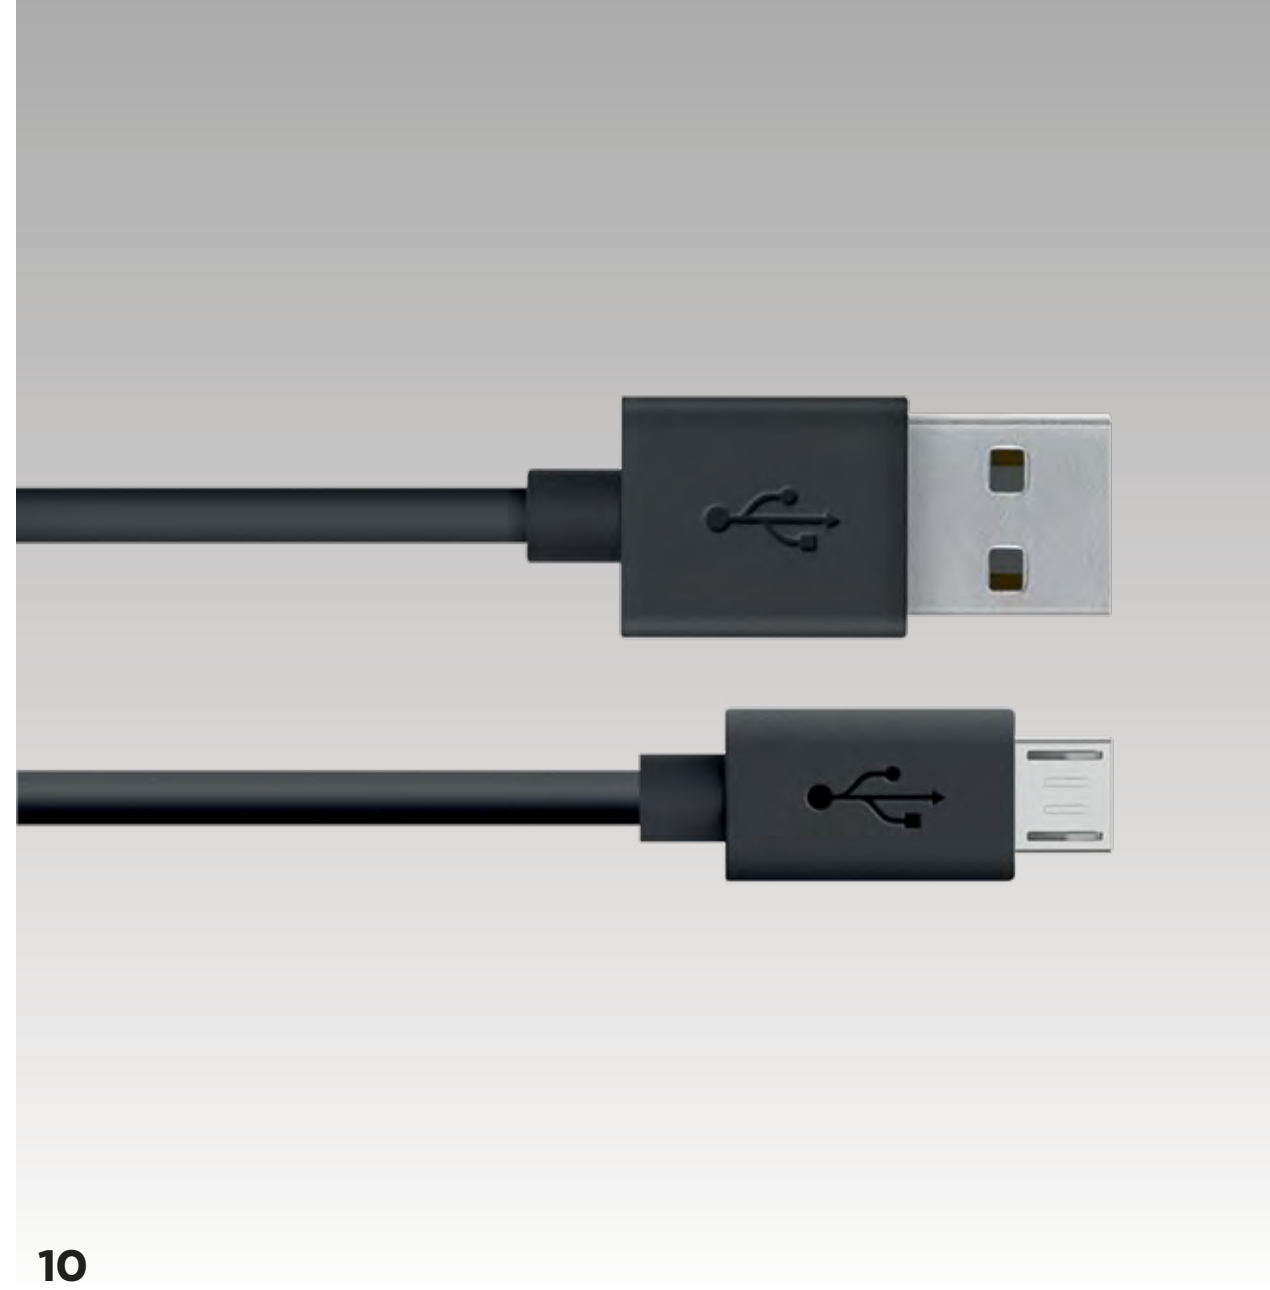

7. Universal Car Charger with Micro-USB Cable

Charge your device rapidly and safely.

Part No. UKNMBMCK

£16.99

8. USB-C Charge/Sync Cable

Charge and sync your device.

Part No. UKNMBTCB

£16.99

9. Lightning to USB Cable

Charge and sync your device.

Part No. UKNMBLCB

£21.99

10. Micro-USB Charge/Sync Cable

Charge and sync your device.

Part No. UKNMBMCB

£12.99

11. 2-Port Universal Car Charger

Charge two devices simultaneously.

Part No. UKNMBDCC

£21.99

^Every Belkin BOOST↑TUP™ mobile charger is backed by a £1,500 Connected Equipment Warranty.