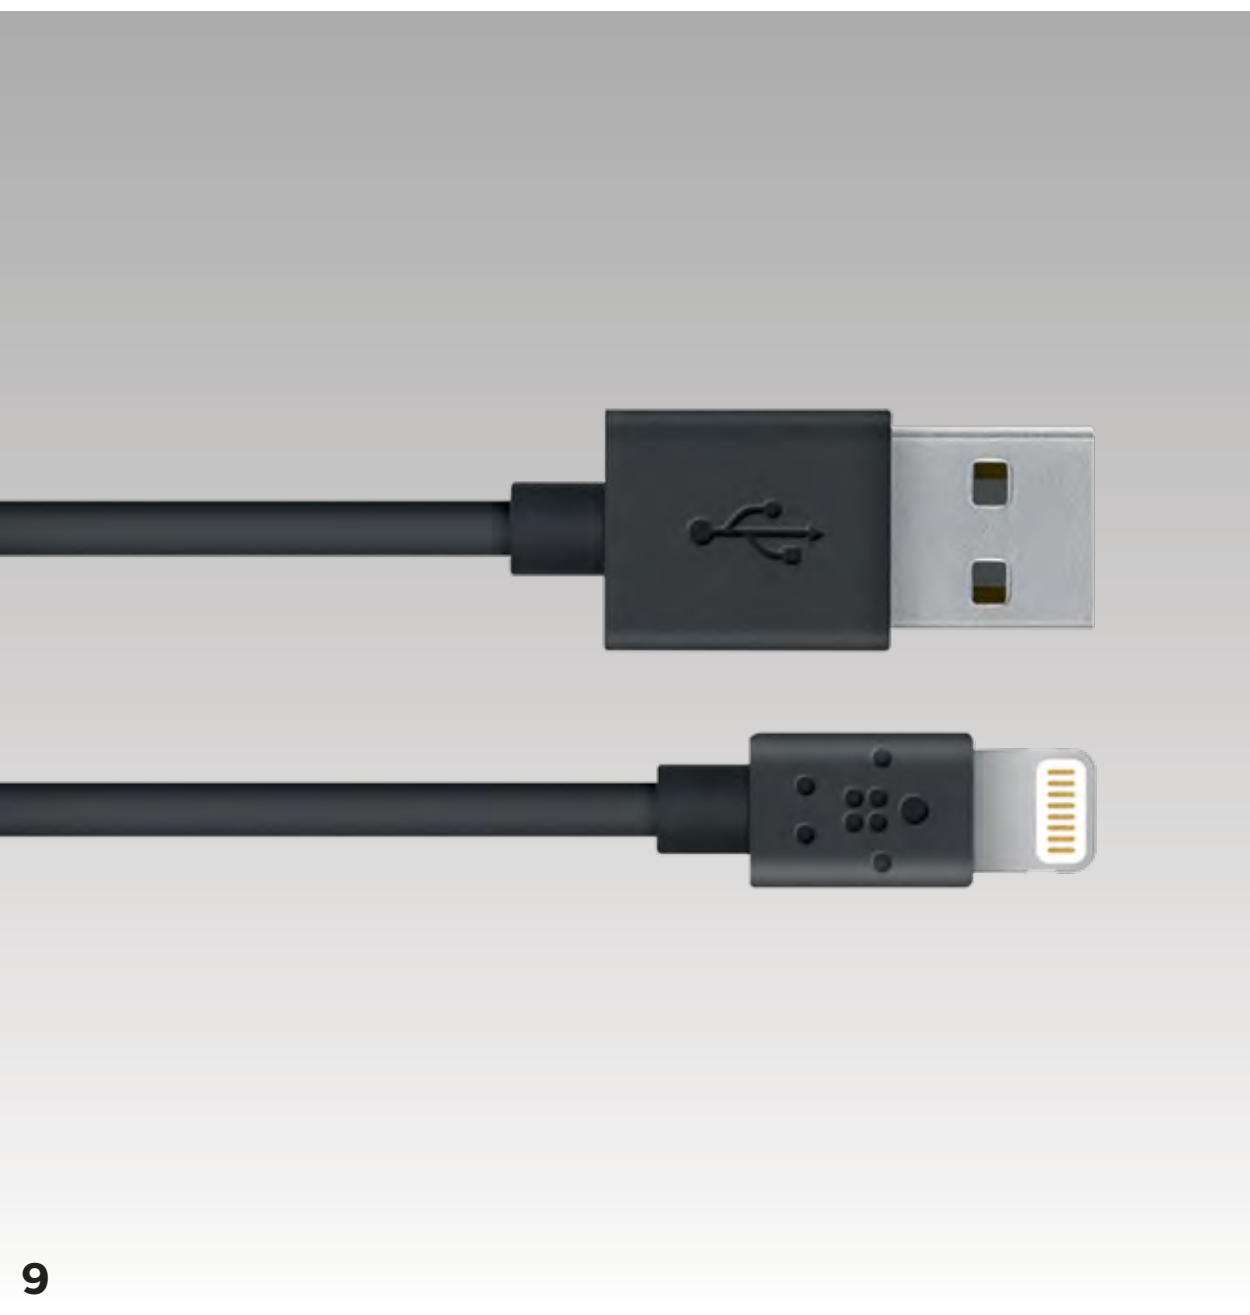

7. Universal Car Charger with Micro-USB Cable

Charge your device rapidly and safely.

Part No. UKNMBMCK

£16.99

8. USB-C Charge/Sync Cable

Charge and sync your device.

Part No. UKNMBTCB

£16.99

9. Lightning to USB Cable

Charge and sync your device.

Part No. UKNMBLCB

£21.99

10. Micro-USB Charge/Sync Cable

Charge and sync your device.

Part No. UKNMBMCB

£12.99

11. 2-Port Universal Car Charger

Charge two devices simultaneously.

Part No. UKNMBDCC

£21.99

^Every Belkin BOOST↑TUP™ mobile charger is backed by a £1,500 Connected Equipment Warranty.